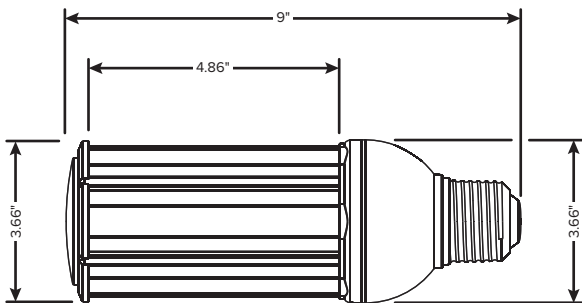

Key Features & Benefits:

- Wet Location Approved
- Omnidirectional
- Rated for Fully Enclosed Fixtures

Project: _____ Date: _____
 Catalog #: _____
 Notes: _____

Technical Specifications:

- Power: 36 Watts
- Lumen Output: Up to 4,585 Lumens
- Efficacy (lm/W): Up to 127 Lumens per Watt
- Kelvin: 3000K, 4000K, 5000K
- CRI: >80
- Input Voltage: 120-277 VAC
- Life Span: 50,000 Hours
- Beam Angle: 300°
- Dimensions(ØxH): 3.66" x 9"
- Weight(lbs): 1.6 lbs
- Base Type: E39/E26
- Operating Temperature: -4 ~ 149°F (-20 ~ 65°C)
- Power Factor: >0.95
- Total Harmonic Distortion (THD): < 20%

No Fans

No Noise

No Bugs

ITEM#	WATTS	LUMEN OUTPUT	EFFICACY (lm/W)	KELVIN
ESL-CL-36W-230	36W	4,135	115	3000K
ESL-CL-36W-240	36W	4,355	121	4000K
ESL-CL-36W-250	36W	4,585	127	5000K

*2700K and 5700K available upon request

Ordering Guide:

Example Part Number: **ESL-CL-36W-230S**

ESL	-	CL	-	36W	-	2	-		-	
ESL		TYPE		WATTS		GENERATION		KELVIN		BASE
		CL		36W (36 Watts)		2 (2nd Generation)		30 (3000K) 40 (4000K) 50 (5000K)		S (E26) M (E39)