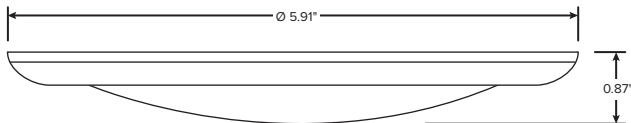

Key Features & Benefits:

- Slim, No Driver Design
- Surface Mount
- Compatible with 3/0 & 4/0 J-Boxes
- Triac Dimmable (120V)
- 90+ CRI

Project: _____ Date: _____

Catalog #: _____

Notes: _____

Technical Specifications:

- Power: 10 Watts
- Input Voltage: 120 VAC
- Kelvin: 2700K, 3000K, 4000K
- CRI: 90+
- Lumen Output: Up to 660
- Efficacy (lm/W): Up to 65 Lumens per Watt
- Rated Life (hrs): >50,000
- Dimensions (Ø x H): 5.9" x 0.87"
- Weight (lbs): 0.4

Catalog Data:

Example Part Number: **ESL-DSK-4-10W-327**

ESL	-	DSK	-	4	-	10W	-	3	-	
ESL		TYPE		SIZE		WATTS		GENERATION		KELVIN
		DSK (Disk Light)		4 (4 Inch)		10W (10 Watts)		3 (3rd Generation)		27 (2700K) 30 (3000K) 40 (4000K)