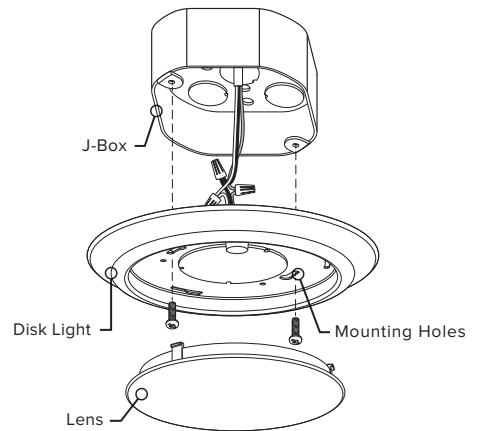

Key Features & Benefits:

- Slim, No Driver Design
- Surface Mount
- Compatible with 3/0 & 4/0 J-Boxes
- Triac Dimmable (120V)
- 90+ CRI

Project: _____ Date: _____

Catalog #: _____

Notes: _____

Technical Specifications:

- Power: 10 Watts
- Input Voltage: 120 VAC
- Kelvin: 2700K, 3000K, 4000K
- CRI: 90+
- Lumen Output: Up to 660
- Efficacy (lm/W): Up to 65 Lumens per Watt
- Rated Life (hrs): >50,000
- Dimensions (Ø x H): 5.9" x 0.87"
- Weight (lbs): 0.4

Installation Instructions:

ITEM#	WATTS	LUMEN OUTPUT	EFFICACY (lm/W)	KELVIN	CRI	ENERGY STAR LISTED
ESL-DSK-4-10W-327	10W	650	65	2700K	90+	✓
ESL-DSK-4-10W-330	10W	650	65	3000K	90+	✓
ESL-DSK-4-10W-340	10W	650	65	4000K	90+	✓

Catalog Data:

Example Part Number: **ESL-DSK-4-10W-327**

ESL	-	DSK	-	4	-	10W	-	3	-	
ESL		TYPE		SIZE		WATTS		GENERATION		KELVIN
		DSK (Disk Light)		4 (4 Inch)		10W (10 Watts)		3 (3rd Generation)		27 (2700K) 30 (3000K) 40 (4000K)