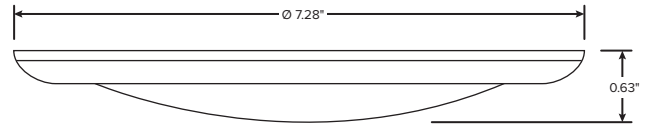

### Key Features & Benefits:

- Slim, No Driver Design
- Surface Mount
- Compatible with 3/0 & 4/0 J-Boxes
- Triac Dimmable (120V)
- 90+ CRI

Project: \_\_\_\_\_ Date: \_\_\_\_\_

Catalog #: \_\_\_\_\_

Notes: \_\_\_\_\_

### Technical Specifications:

Power: 15 Watts  
 Input Voltage: 120 VAC  
 Kelvin: 2700K, 3000K, 4000K  
 CRI: 90+  
 Lumen Output: Up to 1,150  
 Efficacy (lm/W): Up to 77 Lumens per Watt  
 Rated Life (hrs): >50,000  
 Dimensions (Ø x H): 7.28" x 0.63"  
 Weight (lbs): 0.6