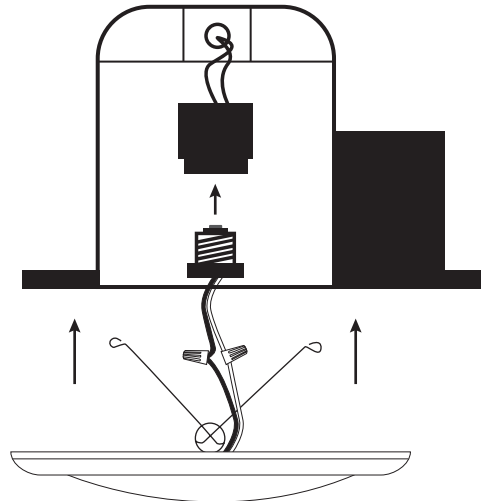

### Catalog Data:

Example Part Number: **ESL-DSK-6-15W-327**

<b>ESL</b>	<b>DSK</b>	<b>6</b>	<b>15W</b>	<b>3</b>	
ESL	TYPE	SIZE	WATTS	GENERATION	KELVIN
	DSK (Disk Light)	6 (6 Inch)	15W (15 Watts)	3 (3rd Generation)	27 (2700K) 30 (3000K) 40 (4000K)

### Additional Options:

OPTIONS
ESL-DSK-6-ACCS-3 (Recessed Installation Accessories)

**Install Guide:**  
Standard Installation

**Additional Installation Option  
(ESL-DSK-6-ACCS-3)\***

**E26 Adapter**

**Mounting Springs**