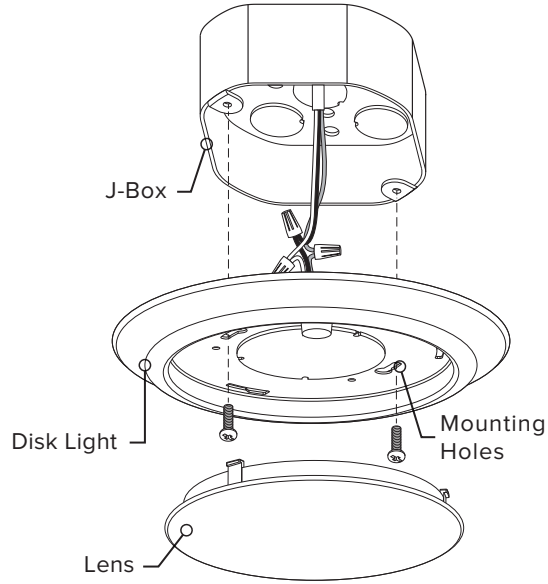

Install Guide:
Standard Installation