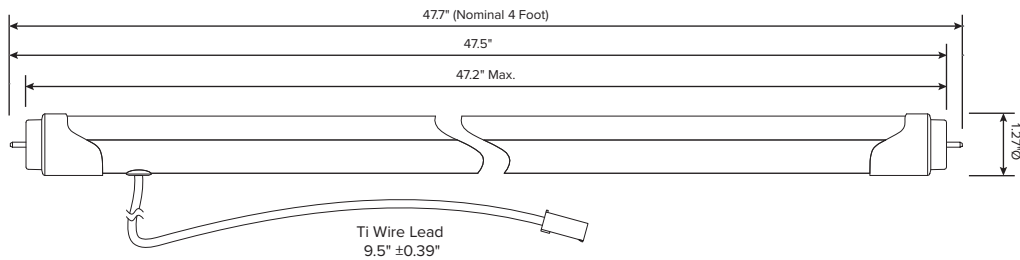

Ordering Guide:

ESL	Ti	4	S	18W	3L	F	
ESL	TYPE	LENGTH	CLASS	WATTS	LAMP	LENS	KELVIN
	Ti Series	4 (Four Feet)	S	13W (13 Watts) 15W (15 Watts) 18W (18 Watts) 22W (22 Watts)	1L (One Lamp) 2L (Two Lamp) 3L (Three Lamp) 4L (Four Lamp)	F (Frosted)	30 (3000 Kelvin) 35 (3500 Kelvin) 40 (4000 Kelvin) 50 (5000 Kelvin)

Endcap Options:

ENDCAP
ESL-Ti-G13* ESL-Ti-Fa8 ESL-Ti-HO

*Standard endcap - Only DLC approved product

Alternate Ti Options:

Dimensions:

Ti:

Driver: