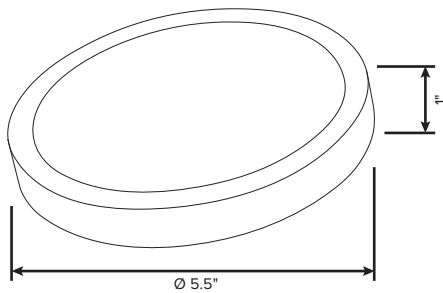

Project: _____ Date: _____

Catalog #: _____

Notes: _____

Technical Data:

Power: 10 Watts
 Lumen Output: Up to 600 Lumens
 Efficacy (lm/W): Up to 60 Lumens per Watt
 Kelvin: 3000K
 Input Voltage: 120 VAC
 CRI: >90
 Rated Life (hrs): 50,000
 Beam Angle: 100°
 Dimensions (ØxH): 5.55" x 1"

Ordering Guide:

Example Part Number: **ESL-DDSK-R5-10W-130-WH**

ESL	-	DDSK	-	R5	-	10W	-	1	30	-	WH
ESL		TYPE		SIZE		WATTS		GENERATION	KELVIN		FINISH
		DDSK (Decorative Disk)		R5 (5" Round)		10W (10 Watts)		1 (1st Generation)	30 (3000 Kelvin)		WH (White)