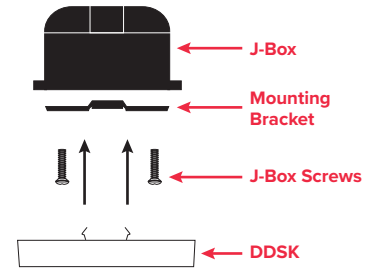

Key Features & Benefits:

- Fits most 4" J-boxes
- Finish Options - White*
- Surface Mount
- Damp Location Rated
- Triac Dimmable
- >90 CRI
- Easy Installation
- T24 Compliant

*Contact ESL Vision for additional options

Project: _____ Date: _____

Catalog #: _____

Notes: _____

Technical Data:

Power: 10 Watts
 Lumen Output: Up to 600 Lumens
 Efficacy (lm/W): Up to 60 Lumens per Watt
 Kelvin: 3000K
 Input Voltage: 120 VAC
 CRI: >90
 Rated Life (hrs): 50,000
 Beam Angle: 100°
 Dimensions (ØxH): 5.55" x 1"

Installation:

Accessories Below Included

- STEP 1: Attach mounting bracket to J-Box
- STEP 2: Click DDSK into the mounting bracket

ITEM#	WATTS	LUMEN OUTPUT	EFFICACY (lm/W)	KELVIN	EQUIVALENT
ESL-DDSK-R5-10W-130-WH	10W	600	60	3000K	50W