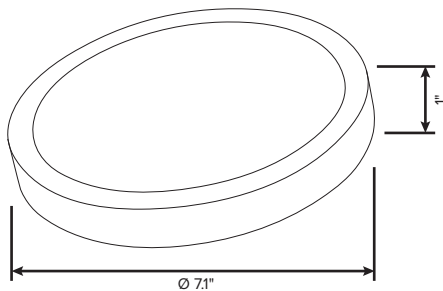

### Technical Data:

Power: 15 Watts  
 Lumen Output: Up to 900 Lumens  
 Efficacy (lm/W): Up to 60 Lumens per Watt  
 Kelvin: 3000K  
 Input Voltage: 120 VAC  
 CRI: >90  
 Rated Life (hrs): 50,000  
 Beam Angle: 100°  
 Dimensions (ØxH): 7.1" x 1"