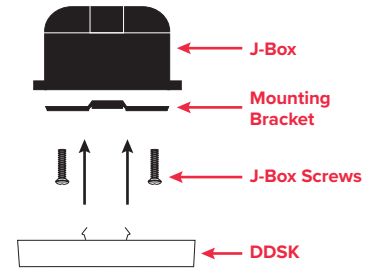

Installation:

Accessories Below Included

1. STEP 1: Attach mounting bracket to J-Box
2. STEP 2: Click DDSK into the mounting bracket

ITEM#	WATTS	LUMEN OUTPUT	EFFICACY (lm/W)	KELVIN	EQUIVALENT
ESL-DDSK-R7-15W-130-WH	15W	900	60	3000K	75W

Ordering Guide:

Example Part Number: **ESL-DDSK-R7-15W-130-WH**

ESL	-	DDSK	-	R7	-	15W	-	1	30	-	WH	-	
ESL		TYPE		SIZE		WATTS		GENERATION	KELVIN		FINISH		OPTIONS
		DDSK (Decorative Disk)		R7 (7" Round)		15W (15 Watts)		1 (1st Generation)	30 (3000 Kelvin)		WH (White)		EMG