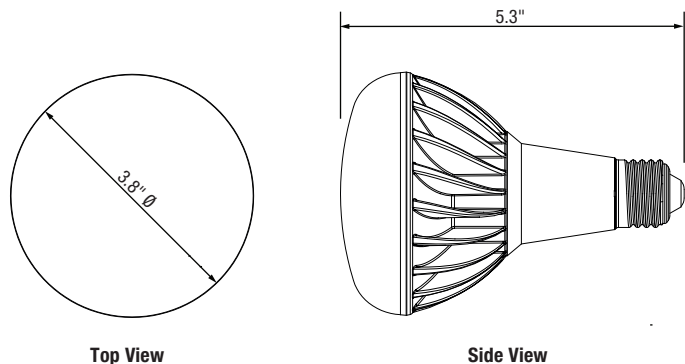

### Lamp Specifications:

Wattage: 13  
 Lumen Output: Up to 880  
 Efficacy (lm/W): Up to 68  
 Correlated Color Temperature (CCT): 2700K, 3000K, 4000K, 5000K  
 Color Rendering Index (CRI): >80  
 Input Voltage: 120-277 VAC  
 Rated Life (hrs): 25,000  
 Beam Angle: 120°  
 Dimensions (Ø X H): 3.8" x 5.3"  
 Weight (lbs): 0.57

## Dimensions