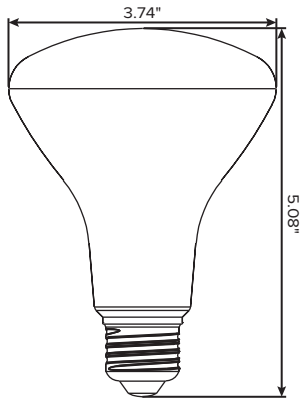

Key Features & Benefits:

- Energy Star listed
- >80 CRI
- 85% Energy savings
- 5 Year Warranty

Project: _____ Date: _____

Catalog #: _____

Notes: _____

Technical Specifications:

- Power: 8 Watts
- Lumen Output: Up to 650
- Efficacy (lm/W): Up to 81 Lumens per Watt
- Kelvin: 2700K, 3000K, 4000K, 5000K
- CRI: >80
- Input Voltage: 120 VAC
- Life Span: 25,000 Hours
- Beam Angle: 120°
- Dimensions(ØxH): 3.74" x 5.08"
- Base Type: E26

ITEM#	WATTS	LUMEN OUTPUT	EFFICACY (lm/W)	KELVIN	CRI	ENERGY STAR CERTIFIED
ESL-BR30-8W-327	8W	650	81	2700K	>80	✓
ESL-BR30-8W-330	8W	650	81	3000K	>80	✓
ESL-BR30-8W-340	8W	650	81	4000K	>80	✓
ESL-BR30-8W-350	8W	650	81	5000K	>80	✓

Ordering Guide:

Example Part Number: **ESL-BR30-8W-330**

ESL	-	BR30	-	8W	-	3	
ESL		TYPE		WATTS		GENERATION	KELVIN
		BR20 (BR20)		8W (8 Watts)		3 (3rd Generation)	27 (2700 Kelvin) 30 (3000 Kelvin) 40 (4000 Kelvin) 50 (5000 Kelvin)