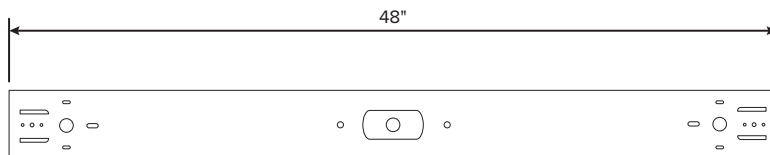

Ordering Guide:

ESL	-	Ti	-	NBS4	-	S	-	18W	-	F	-		-	
ESL		TYPE		SERIES		LISTING		WATTS		LENS		KELVIN		OPTIONS
		Ti Series		NBS4		S		18W (18 Watts)		F (Frosted)		30 (3000 Kelvin) 35 (3500 Kelvin) 40 (4000 Kelvin) 50 (5000 Kelvin)		

Example Part Number: ESL-Ti-NBS4-S-18W-F30

Options (Add as Suffix):

1. **Emergency:**
     - ESL-EMG-DC-8W (External emergency backup)
   - **Sensors:**
     - ESL-1OCC (External Occupancy Sensor)
     - ESL-4OCC (Microwave Occupancy Sensor)
     - ESL-4OPH (Photocell)
     - ESL-4OCP (Photocell & Microwave Occupancy Sensor)
   - **Cord Sets:***
     - ESL-CS3W-6 (Cord Set, White, 3 wire, 6 foot)
     - ESL-CS3W-6P (Cord Set, White, 3 wire, 6 foot, Standard Plug)
     - ESL-CS3W-12 (Cord Set, White, 3 wire, 12 foot)
     - ESL-CS3W-12P (Cord Set, White, 3 wire, 12 foot, Standard Plug)
   - **Whips: Flexible Conduit:**
     - ESL-WP3-6 (Whip, 3 wire, 6 foot)
     - ESL-WP3-12 (Whip, 3 wire, 12 foot)
   - **Mounting:**
     - ESL-VH01 (V-Hangers sets)
     - ESL-JC01 (Jack Chain - per foot)
     - ESL-HB-PM01 (Pendant Mounting)
   - **Miscellaneous:**
     - ESL-SPD-277-1 (Surge Protector; 100-277V)
     - ESL-480V-SD01 (480 Volt Step Down Transformer)
2. *Other lengths and black cord available upon request

Dimensions: