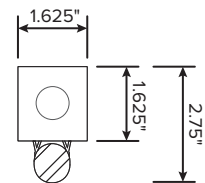

Key Features & Benefits:

- Housing:
 - Strip fixture dimensions (48" x 1.625" x 2.75")
 - Die-formed and embossed code 22 gauge steel
 - Finish is high reflectance baked white enamel
- Gear Tray:
 - Flat heavy gauge die-formed code grade steel for all components
 - Easy Access for quick installation
- Long Life:
 - 10 year warranty (12 hour run times)
 - 7 year warranty (24 hour run times)
- 0-10V Dimming Available in Specific Models
- Control Options:
 - Photocell
 - Occupancy
- Emergency Capable
- 3/4" Knockouts on Both Ends

Dimensions:

2' - STRIP SERIES

NARROW SINGLE LAMP BODY	SERIES	PART NUMBER	WATTS	(lm/W)*	LUMEN OUTPUT*
	TI NBS2	ESL-Ti-NBS2-S-10W-FXX	10	133	1,330
TI NBS2	ESL-Ti-NBS2-S-13W-FXX	13	133	1,729	
—WIDE— SINGLE LAMP BODY	SERIES	PART NUMBER	WATTS	(lm/W)*	LUMEN OUTPUT*
	TI WBS2	ESL-Ti-WBS2-S-10W-FXX	10	133	1,330
TI WBS2	ESL-Ti-WBS2-S-13W-FXX	13	133	1,729	
—WIDE— TWO LAMP BODY	SERIES	PART NUMBER	WATTS	(lm/W)*	LUMEN OUTPUT*
	TI WBS2	ESL-Ti-WBS2-S-20W-FXX	20	133	2,660
TI WBS2	ESL-Ti-WBS2-S-26W-FXX	26	133	3,458	