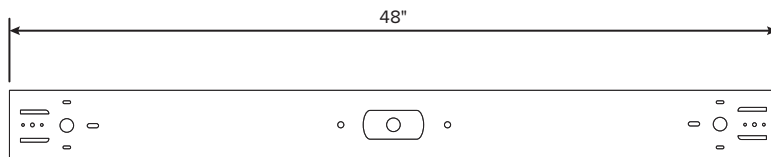

Ordering Guide:

ESL	-	Ti	-	WBS4	-	S	-	18W	-	F	-		-	
ESL		TYPE		SERIES		LISTING		WATTS		LENS		KELVIN		OPTIONS
		Ti Series		WBS4		S		13W (13 Watts) 15W (15 Watts) 18W (18 Watts) 22W (22 Watts)		F (Frosted)		30 (3000 Kelvin) 35 (3500 Kelvin) 40 (4000 Kelvin) 50 (5000 Kelvin)		

Example Part Number: ESL-Ti-WBS4-S-18W-F30

Options (Add as Suffix):

1. **Emergency:**
     - EMG-FDC-9.5W (Emergency Back-up, 1,100 lumens, 90 min)
   - **Sensors:**
     - ESL-1OCC (External Occupancy Sensor)
     - ESL-4OCC (Microwave Occupancy Sensor)
     - ESL-4OPH (Photocell)
     - ESL-4OCP (Photocell & Microwave Occupancy Sensor)
   - **Cord Sets:***
     - ESL-CS3W-6 (Cord Set, White, 3 wire, 6 foot)
     - ESL-CS3W-6P (Cord Set, White, 3 wire, 6 foot, Standard Plug)
     - ESL-CS3W-12 (Cord Set, White, 3 wire, 12 foot)
     - ESL-CS3W-12P (Cord Set, White, 3 wire, 12 foot, Standard Plug)
   - **Wire Guards:**
     - ESL-WBS-WG01 (Wire Guard Body Strip Fixture)
   - **Whips: Flexible Conduit:**
     - ESL-WP3-6 (Whip, 3 wire, 6 foot)
     - ESL-WP3-12 (Whip, 3 wire, 12 foot)
   - **Mounting:**
     - ESL-VH01 (V-Hangers sets)
     - ESL-JC01 (Jack Chain - per foot)
     - ESL-HB-PM01 (Pendant Mounting)
   - **Miscellaneous:**
     - ESL-SPD-277-1 (Surge Protector; 100-277V)
     - ESL-480V-SD01 (480 Volt Step Down Transformer)
2. *Other lengths and black cord available upon request

Dimensions: