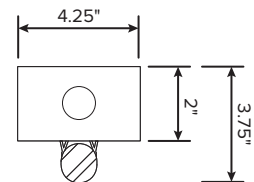

Key Features & Benefits:

- Housing:
 - Strip fixture dimensions (48" x 4.25" x 3.75")
 - Die-formed and embossed code 22 gauge steel
 - Finish is high reflectance baked white enamel
- Gear Trey:
 - Flat heavy gauge die-formed code grade steel for all components
 - Ti mounting for 1 and 2 Ti bar locations
 - Easy Access for quick installation
- Long Life:
 - 10 year warranty (12 hour run times)
 - 7 year warranty (24 hour run times)
- 0-10v Dimming Available in Specific Models
- Control Options:
 - Photocell
 - Occupancy
- Emergency Capable
- 3/4" Knockouts on Both Ends

Dimensions:

2' - STRIP SERIES

NARROW SINGLE LAMP BODY	SERIES	PART NUMBER	WATTS	(lm/W)*	LUMEN OUTPUT*
	TI NBS2	ESL-Ti-NBS2-S-10W-FXX	10	133	1,330
TI NBS2	ESL-Ti-NBS2-S-13W-FXX	13	133	1,729	
—WIDE— SINGLE LAMP BODY	SERIES	PART NUMBER	WATTS	(lm/W)*	LUMEN OUTPUT*
	TI WBS2	ESL-Ti-WBS2-S-10W-FXX	10	133	1,330
TI WBS2	ESL-Ti-WBS2-S-13W-FXX	13	133	1,729	
—WIDE— TWO LAMP BODY	SERIES	PART NUMBER	WATTS	(lm/W)*	LUMEN OUTPUT*
	TI WBS2	ESL-Ti-WBS2-S-20W-FXX	20	133	2,660
TI WBS2	ESL-Ti-WBS2-S-26W-FXX	26	133	3,458	