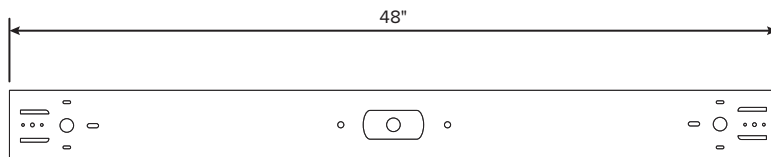

*Other lengths and black cord available upon request

Dimensions:

2' - STRIP SERIES

NARROW SINGLE LAMP BODY	SERIES	PART NUMBER	WATTS	(lm/W)*	LUMEN OUTPUT*
	TI NBS2	ESL-Ti-NBS2-S-10W-FXX	10	133	1,330
TI NBS2	ESL-Ti-NBS2-S-13W-FXX	13	133	1,729	
—WIDE— SINGLE LAMP BODY	SERIES	PART NUMBER	WATTS	(lm/W)*	LUMEN OUTPUT*
	TI WBS2	ESL-Ti-WBS2-S-10W-FXX	10	133	1,330
TI WBS2	ESL-Ti-WBS2-S-13W-FXX	13	133	1,729	
—WIDE— TWO LAMP BODY	SERIES	PART NUMBER	WATTS	(lm/W)*	LUMEN OUTPUT*
	TI WBS2	ESL-Ti-WBS2-S-20W-FXX	20	133	2,660
TI WBS2	ESL-Ti-WBS2-S-26W-FXX	26	133	3,458	