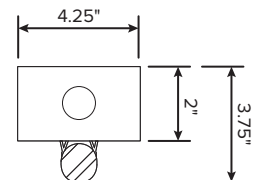

Key Features & Benefits:

- Housing:
 - Strip fixture dimensions (48" x 4.25" x 3.75")
 - Die-formed and embossed code 22 gauge steel
 - Finish is high reflectance baked white enamel
- Gear Tray:
 - Flat heavy gauge die-formed code grade steel for all components
 - Ti mounting for 1 and 2 Ti bar locations
 - Easy Access for quick installation
- Long Life:
 - 10 year warranty (12 hour run times)
 - 7 year warranty (24 hour run times)
- 0-10v Dimming Available in Specific Models
- Control Options:
 - Photocell
 - Occupancy
- Emergency Capable
- 3/4" Knockouts on Both Ends

*Other lengths and black cord available upon request

Dimensions:

2' - STRIP SERIES

NARROW SINGLE LAMP BODY	SERIES	PART NUMBER	WATTS	(lm/W)*	LUMEN OUTPUT*
	TI NBS2	ESL-Ti-NBS2-S-10W-FXX	10	133	1,330
TI NBS2	ESL-Ti-NBS2-S-13W-FXX	13	133	1,729	
—WIDE— SINGLE LAMP BODY	SERIES	PART NUMBER	WATTS	(lm/W)*	LUMEN OUTPUT*
	TI WBS2	ESL-Ti-WBS2-S-10W-FXX	10	133	1,330
TI WBS2	ESL-Ti-WBS2-S-13W-FXX	13	133	1,729	
—WIDE— TWO LAMP BODY	SERIES	PART NUMBER	WATTS	(lm/W)*	LUMEN OUTPUT*
	TI WBS2	ESL-Ti-WBS2-S-20W-FXX	20	133	2,660
TI WBS2	ESL-Ti-WBS2-S-26W-FXX	26	133	3,458	