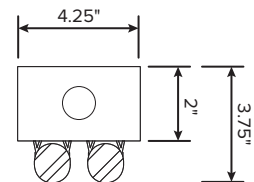

Key Features & Benefits:

- Housing:
 - Strip fixture dimensions (48" x 4.25" x 3.75")
 - Die-formed and embossed code 22 gauge steel
 - Finish is high reflectance baked white enamel
- Gear Trey:
 - Flat heavy gauge die-formed code grade steel for all components
 - Ti mounting for 1 and 2 Ti bar locations
 - Easy Access for quick installation
- Long Life:
 - 10 year warranty (12 hour run times)
 - 7 year warranty (24 hour run times)
- 0-10v Dimming Available in Specific Models
- Control Options:
 - Photocell
 - Occupancy
- Emergency Capable
- 3/4" Knockouts on Both Ends

*Other lengths and black cord available upon request

Dimensions:

2' - STRIP SERIES

NARROW SINGLE LAMP BODY	SERIES	PART NUMBER	WATTS	(lm/W)*	LUMEN OUTPUT*
	TI NBS2	ESL-Ti-NBS2-S-10W-FXX	10	133	1,330
TI NBS2	ESL-Ti-NBS2-S-13W-FXX	13	133	1,729	
— WIDE — SINGLE LAMP BODY	SERIES	PART NUMBER	WATTS	(lm/W)*	LUMEN OUTPUT*
	TI WBS2	ESL-Ti-WBS2-S-10W-FXX	10	133	1,330
TI WBS2	ESL-Ti-WBS2-S-13W-FXX	13	133	1,729	
— WIDE — TWO LAMP BODY	SERIES	PART NUMBER	WATTS	(lm/W)*	LUMEN OUTPUT*
	TI WBS2	ESL-Ti-WBS2-S-20W-FXX	20	133	2,660
TI WBS2	ESL-Ti-WBS2-S-26W-FXX	26	133	3,458	