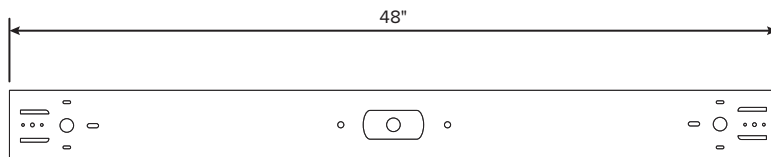

* Made in the USA option available upon request

Ordering Guide:

ESL	-	Ti	-	WBS4	-	S	-	26W	-	F	-		-	
ESL		TYPE		SERIES		LISTING		WATTS		LENS		KELVIN		OPTIONS
		Ti Series		WBS4		S		26W (26 Watts) 30W (30 Watts) 36W (36 Watts) 44W (44 Watts)		F (Frosted)		30 (3000 Kelvin) 35 (3500 Kelvin) 40 (4000 Kelvin) 50 (5000 Kelvin)		

*Other lengths and black cord available upon request

Dimensions:

2' - STRIP SERIES

NARROW SINGLE LAMP BODY	SERIES	PART NUMBER	WATTS	(lm/W)*	LUMEN OUTPUT*
	TI NBS2	ESL-Ti-NBS2-S-10W-FXX	10	133	1,330
TI NBS2	ESL-Ti-NBS2-S-13W-FXX	13	133	1,729	
— WIDE — SINGLE LAMP BODY	SERIES	PART NUMBER	WATTS	(lm/W)*	LUMEN OUTPUT*
	TI WBS2	ESL-Ti-WBS2-S-10W-FXX	10	133	1,330
TI WBS2	ESL-Ti-WBS2-S-13W-FXX	13	133	1,729	
— WIDE — TWO LAMP BODY	SERIES	PART NUMBER	WATTS	(lm/W)*	LUMEN OUTPUT*
	TI WBS2	ESL-Ti-WBS2-S-20W-FXX	20	133	2,660
TI WBS2	ESL-Ti-WBS2-S-26W-FXX	26	133	3,458	