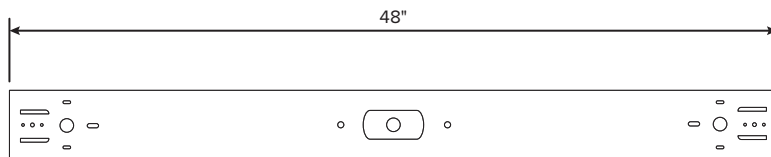

* Made in the USA option available upon request

Ordering Guide:

ESL	-	Ti	-	WBS4	-	S	-	30W	-	F	-		-	
ESL		TYPE		SERIES		LISTING		WATTS		LENS		KELVIN		OPTIONS
		Ti Series		WBS4		S		26W (26 Watts) 30W (30 Watts) 36W (36 Watts) 44W (44 Watts)		F (Frosted)		30 (3000 Kelvin) 35 (3500 Kelvin) 40 (4000 Kelvin) 50 (5000 Kelvin)		

*Other lengths and black cord available upon request

Dimensions:

2' - STRIP SERIES

NARROW SINGLE LAMP BODY	SERIES	PART NUMBER	WATTS	(lm/W)*	LUMEN OUTPUT*
	TI NBS2	ESL-Ti-NBS2-S-10W-FXX	10	133	1,330
	TI NBS2	ESL-Ti-NBS2-S-13W-FXX	13	133	1,729
— WIDE — SINGLE LAMP BODY	SERIES	PART NUMBER	WATTS	(lm/W)*	LUMEN OUTPUT*
	TI WBS2	ESL-Ti-WBS2-S-10W-FXX	10	133	1,330
	TI WBS2	ESL-Ti-WBS2-S-13W-FXX	13	133	1,729
— WIDE — TWO LAMP BODY	SERIES	PART NUMBER	WATTS	(lm/W)*	LUMEN OUTPUT*
	TI WBS2	ESL-Ti-WBS2-S-20W-FXX	20	133	2,660
	TI WBS2	ESL-Ti-WBS2-S-26W-FXX	26	133	3,558