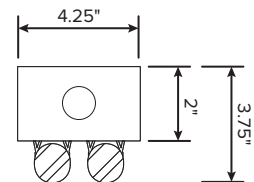

Key Features & Benefits:

- Housing:
 - Strip fixture dimensions (48" x 4.25" x 3.75")
 - Die-formed and embossed code 22 gauge steel
 - Finish is high reflectance baked white enamel
- Gear Trey:
 - Flat heavy gauge die-formed code grade steel for all components
 - Ti mounting for 1 and 2 Ti bar locations
 - Easy Access for quick installation
- Long Life:
 - 10 year warranty (12 hour run times)
 - 7 year warranty (24 hour run times)
- 0-10v Dimming Available in Specific Models
- Control Options:
 - Photocell
 - Occupancy
- Emergency Capable
- 3/4" Knockouts on Both Ends

*Other lengths and black cord available upon request

Dimensions:

2' - STRIP SERIES

NARROW SINGLE LAMP BODY	SERIES	PART NUMBER	WATTS	(lm/W)*	LUMEN OUTPUT*
	TI NBS2	ESL-Ti-NBS2-S-10W-FXX	10	133	1,330
	TI NBS2	ESL-Ti-NBS2-S-13W-FXX	13	133	1,729
— WIDE — SINGLE LAMP BODY	SERIES	PART NUMBER	WATTS	(lm/W)*	LUMEN OUTPUT*
	TI WBS2	ESL-Ti-WBS2-S-10W-FXX	10	133	1,330
	TI WBS2	ESL-Ti-WBS2-S-13W-FXX	13	133	1,729
— WIDE — TWO LAMP BODY	SERIES	PART NUMBER	WATTS	(lm/W)*	LUMEN OUTPUT*
	TI WBS2	ESL-Ti-WBS2-S-20W-FXX	20	133	2,660
	TI WBS2	ESL-Ti-WBS2-S-26W-FXX	26	133	3,558