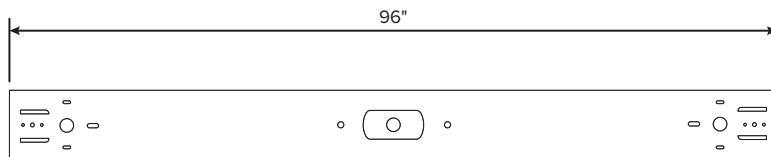

Ordering Guide:

ESL	-	Ti	-	WBS8	-	S	-	36W	-	F	-		-	
ESL		TYPE		SERIES		LISTING		WATTS		LENS		KELVIN		OPTIONS
		Ti Series		WBS8		S		26W (26 Watts) 30W (30 Watts) 36W (36 Watts) 44W (44 Watts)		F (Frosted)		30 (3000 Kelvin) 35 (3500 Kelvin) 40 (4000 Kelvin) 50 (5000 Kelvin)		

Example Part Number: ESL-Ti-WBS8-S-36W-F30

Options (Add as Suffix):

1. **Emergency:**
     - EMG-FDC-9.5W (Emergency Back-up, 1,100 lumens, 90 min)
   - **Sensors:**
     - ESL-1OCC (External Occupancy Sensor)
     - ESL-4OCC (Microwave Occupancy Sensor)
     - ESL-4OPH (Photocell)
     - ESL-4OCP (Photocell & Microwave Occupancy Sensor)
   - **Cord Sets:***
     - ESL-CS3W-6 (Cord Set, White, 3 wire, 6 foot)
     - ESL-CS3W-6P (Cord Set, White, 3 wire, 6 foot, Standard Plug)
     - ESL-CS3W-12 (Cord Set, White, 3 wire, 12 foot)
     - ESL-CS3W-12P (Cord Set, White, 3 wire, 12 foot, Standard Plug)
   - **Wire Guards:**
     - ESL-WBS-WG01 (Wire Guard Body Strip Fixture)
   - **Whips: Flexible Conduit:**
     - ESL-WP3-6 (Whip, 3 wire, 6 foot)
     - ESL-WP3-12 (Whip, 3 wire, 12 foot)
   - **Mounting:**
     - ESL-VH01 (V-Hangers sets)
     - ESL-JC01 (Jack Chain - per foot)
     - ESL-HB-PM01 (Pendant Mounting)
   - **Miscellaneous:**
     - ESL-SPD-277-1 (Surge Protector; 100-277V)
     - ESL-480V-SD01 (480 Volt Step Down Transformer)
2. *Other lengths and black cord available upon request

Dimensions: