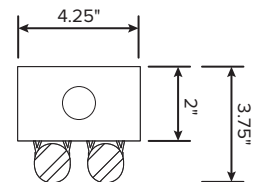

Key Features & Benefits:

- Housing:
 - Strip fixture dimensions (96" x 4.25" x 3.75")
 - Die-formed and embossed code 22 gauge steel
 - Finish is high reflectance baked white enamel
- Gear Trey:
 - Flat heavy gauge die-formed code grade steel for all components
 - Ti mounting for 1 and 2 Ti bar locations
 - Easy Access for quick installation
- Long Life:
 - 10 year warranty (12 hour run times)
 - 7 year warranty (24 hour run times)
- 0-10v Dimming Available in Specific Models
- Control Options:
 - Photocell
 - Occupancy
- Emergency Capable
- 3/4" Knockouts on Both Ends

Dimensions:

2' - STRIP SERIES

NARROW SINGLE LAMP BODY	SERIES	PART NUMBER	WATTS	(lm/W)*	LUMEN OUTPUT*
	TI NBS2	ESL-Ti-NBS2-S-10W-FXX	10	133	1,330
TI NBS2	ESL-Ti-NBS2-S-13W-FXX	13	133	1,729	
— WIDE — SINGLE LAMP BODY	SERIES	PART NUMBER	WATTS	(lm/W)*	LUMEN OUTPUT*
	TI WBS2	ESL-Ti-WBS2-S-10W-FXX	10	133	1,330
TI WBS2	ESL-Ti-WBS2-S-13W-FXX	13	133	1,729	
— WIDE — TWO LAMP BODY	SERIES	PART NUMBER	WATTS	(lm/W)*	LUMEN OUTPUT*
	TI WBS2	ESL-Ti-WBS2-S-20W-FXX	20	133	2,660
TI WBS2	ESL-Ti-WBS2-S-26W-FXX	26	133	3,458	