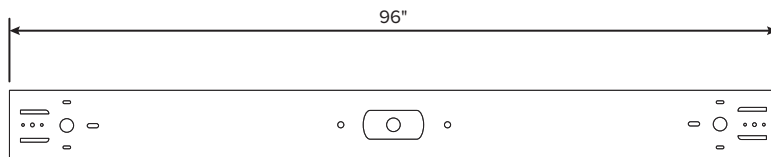

Ordering Guide:

ESL	-	Ti	-	WBS8	-	S	-	52W	-	F	-		-	
ESL		TYPE		SERIES		LISTING		WATTS		LENS		KELVIN		OPTIONS
		Ti Series		WBS8		S		52W (52 Watts) 60W (60 Watts) 72W (72 Watts) 88W (88 Watts)		F (Frosted)		30 (3000 Kelvin) 35 (3500 Kelvin) 40 (4000 Kelvin) 50 (5000 Kelvin)		

Example Part Number: ESL-Ti-WBS8-S-52W-F30

Options (Add as Suffix):

1. **Emergency:**
     - EMG-FDC-9.5W (Emergency Back-up, 1,100 lumens, 90 min)
   - **Sensors:**
     - ESL-1OCC (External Occupancy Sensor)
     - ESL-4OCC (Microwave Occupancy Sensor)
     - ESL-4OPH (Photocell)
     - ESL-4OCP (Photocell & Microwave Occupancy Sensor)
   - **Cord Sets:***
     - ESL-CS3W-6 (Cord Set, White, 3 wire, 6 foot)
     - ESL-CS3W-6P (Cord Set, White, 3 wire, 6 foot, Standard Plug)
     - ESL-CS3W-12 (Cord Set, White, 3 wire, 12 foot)
     - ESL-CS3W-12P (Cord Set, White, 3 wire, 12 foot, Standard Plug)
   - **Wire Guards:**
     - ESL-WBS-WG01 (Wire Guard Body Strip Fixture)
   - **Whips: Flexible Conduit:**
     - ESL-WP3-6 (Whip, 3 wire, 6 foot)
     - ESL-WP3-12 (Whip, 3 wire, 12 foot)
   - **Mounting:**
     - ESL-VH01 (V-Hangers sets)
     - ESL-JC01 (Jack Chain - per foot)
     - ESL-HB-PM01 (Pendant Mounting)
   - **Miscellaneous:**
     - ESL-SPD-277-1 (Surge Protector; 100-277V)
     - ESL-480V-SD01 (480 Volt Step Down Transformer)
2. *Other lengths and black cord available upon request

Dimensions: