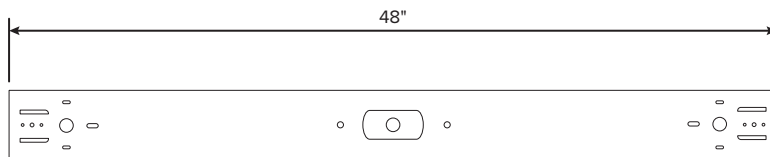

Ordering Guide:

ESL	-	TiHO	-	NBS4	-	S	-	30W	-	F	-		-	
ESL		TYPE		SERIES		LISTING		WATTS		LENS		KELVIN		OPTIONS
		TiHO Series		NBS4		S		30W (30 Watts)		F (Frosted)		40 (4000 Kelvin) 50 (5000 Kelvin)		

Example Part Number: ESL-TiHO-NBS4-S-30W-F40

Options (Add as Suffix):

1. **Emergency:**
     - ESL-EMG-DC-8W (External emergency backup)
   - **Sensors:**
     - ESL-1OCC (External Occupancy Sensor)
     - ESL-4OCC (Microwave Occupancy Sensor)
     - ESL-4OPH (Photocell)
     - ESL-4OCP (Photocell & Microwave Occupancy Sensor)
   - **Cord Sets:***
     - ESL-CS3W-6 (Cord Set, White, 3 wire, 6 foot)
     - ESL-CS3W-6P (Cord Set, White, 3 wire, 6 foot, Standard Plug)
     - ESL-CS3W-12 (Cord Set, White, 3 wire, 12 foot)
     - ESL-CS3W-12P (Cord Set, White, 3 wire, 12 foot, Standard Plug)
   - **Whips: Flexible Conduit:**
     - ESL-WP3-6 (Whip, 3 wire, 6 foot)
     - ESL-WP3-12 (Whip, 3 wire, 12 foot)
   - **Mounting:**
     - ESL-VH01 (V-Hangers sets)
     - ESL-JC01 (Jack Chain - per foot)
     - ESL-HB-PM01 (Pendant Mounting)
   - **Miscellaneous:**
     - ESL-SPD-277-1 (Surge Protector; 100-277V)
     - ESL-480V-SD01 (480 Volt Step Down Transformer)
2. *Other lengths and black cord available upon request

Dimensions: