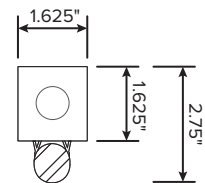

### Key Features & Benefits:

- Housing:
  - Strip fixture dimensions (48" x 1.625" x 2.75")
  - Die-formed and embossed code 22 gauge steel
  - Finish is high reflectance baked white enamel
- Gear Trey:
  - Flat heavy gauge die-formed code grade steel for all components
  - Easy Access for quick installation
- Long Life:
  - 10 year warranty (12 hour run times)
  - 7 year warranty (24 hour run times)
- 0-10V Dimming Available in Specific Models
- Control Options:
  - Photocell
  - Occupancy
- Emergency Capable
- 3/4" Knockouts on Both Ends

### Dimensions: