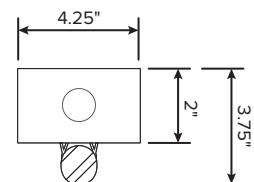

Key Features & Benefits:

- Housing:
 - Strip fixture dimensions (48" x 4.25" x 3.75")
 - Die-formed and embossed code 22 gauge steel
 - Finish is high reflectance baked white enamel
- Gear Trey:
 - Flat heavy gauge die-formed code grade steel for all components
 - Ti mounting for 1 and 2 Ti bar locations
 - Easy Access for quick installation
- Long Life:
 - 10 year warranty (12 hour run times)
 - 7 year warranty (24 hour run times)
- 0-10v Dimming Available in Specific Models
- Control Options:
 - Photocell
 - Occupancy
- Emergency Capable
- 3/4" Knockouts on Both Ends

*Other lengths and black cord available upon request

Dimensions:

2' - STRIP SERIES

NARROW SINGLE LAMP BODY	SERIES	PART NUMBER	WATTS	(lm/W)*	LUMEN OUTPUT*
	TI NBS2	ESL-Ti-NBS2-S-10W-FXX	10	133	1,330
TI NBS2	ESL-Ti-NBS2-S-13W-FXX	13	133	1,729	
—WIDE— SINGLE LAMP BODY	SERIES	PART NUMBER	WATTS	(lm/W)*	LUMEN OUTPUT*
	TI WBS2	ESL-Ti-WBS2-S-10W-FXX	10	133	1,330
TI WBS2	ESL-Ti-WBS2-S-13W-FXX	13	133	1,729	
—WIDE— TWO LAMP BODY	SERIES	PART NUMBER	WATTS	(lm/W)*	LUMEN OUTPUT*
	TI WBS2	ESL-Ti-WBS2-S-20W-FXX	20	133	2,660
TI WBS2	ESL-Ti-WBS2-S-26W-FXX	26	133	3,458	