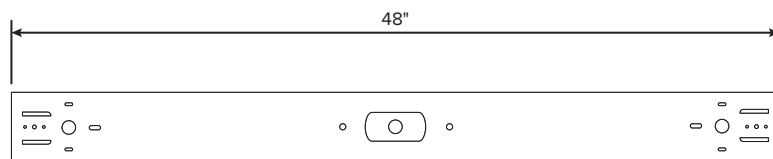

ESL	-	TiHO	-	WBS4	-	S	-	60W	-	F	-		-	
ESL		TYPE		SERIES		LISTING		WATTS		LENS		KELVIN		OPTIONS
		TiHO Series		WBS4		S		60W (60 Watts)		F (Frosted)		40 (4000 Kelvin) 50 (5000 Kelvin)		

Example Part Number: ESL-TiHO-WBS4-S-60W-F40

*Other lengths and black cord available upon request

Dimensions:

2' - STRIP SERIES

NARROW SINGLE LAMP BODY	SERIES	PART NUMBER	WATTS	(lm/W)*	LUMEN OUTPUT*
	TI NBS2	ESL-Ti-NBS2-S-10W-FXX	10	133	1,330
TI NBS2	ESL-Ti-NBS2-S-13W-FXX	13	133	1,729	
—WIDE— SINGLE LAMP BODY	SERIES	PART NUMBER	WATTS	(lm/W)*	LUMEN OUTPUT*
	TI WBS2	ESL-Ti-WBS2-S-10W-FXX	10	133	1,330
TI WBS2	ESL-Ti-WBS2-S-13W-FXX	13	133	1,729	
—WIDE— TWO LAMP BODY	SERIES	PART NUMBER	WATTS	(lm/W)*	LUMEN OUTPUT*
	TI WBS2	ESL-Ti-WBS2-S-20W-FXX	20	133	2,660
TI WBS2	ESL-Ti-WBS2-S-26W-FXX	26	133	3,458	