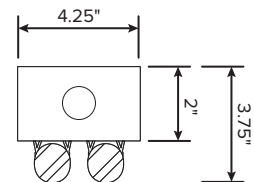

### Key Features & Benefits:

- Housing:
  - Strip fixture dimensions (96" x 4.25" x 3.75")
  - Die-formed and embossed code 22 gauge steel
  - Finish is high reflectance baked white enamel
- Gear Trey:
  - Flat heavy gauge die-formed code grade steel for all components
  - Ti mounting for 1 and 2 Ti bar locations
  - Easy Access for quick installation
- Long Life:
  - 10 year warranty (12 hour run times)
  - 7 year warranty (24 hour run times)
- 0-10v Dimming Available in Specific Models
- Control Options:
  - Photocell
  - Occupancy
- Emergency Capable
- 3/4" Knockouts on Both Ends

### Dimensions: