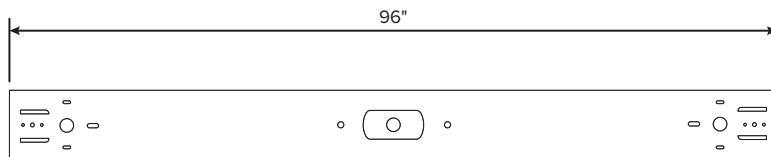

Ordering Guide:

ESL	-	TiHO	-	WBS8	-	S	-	120W	-	F	-		-	
ESL		TYPE		SERIES		LISTING		WATTS		LENS		KELVIN		OPTIONS
		TiHO Series		WBS8		S		120W (120 Watts)		F (Frosted)		40 (4000 Kelvin) 50 (5000 Kelvin)		

Example Part Number: ESL-TiHO-WBS8-S-120W-F40

Options (Add as Suffix):

1. **Emergency:**
     - EMG-FDC-9.5W (Emergency Back-up, 1,100 lumens, 90 min)
   - **Sensors:**
     - ESL-1OCC (External Occupancy Sensor)
     - ESL-4OCC (Microwave Occupancy Sensor)
     - ESL-4OPH (Photocell)
     - ESL-4OCP (Photocell & Microwave Occupancy Sensor)
   - **Cord Sets:***
     - ESL-CS3W-6 (Cord Set, White, 3 wire, 6 foot)
     - ESL-CS3W-6P (Cord Set, White, 3 wire, 6 foot, Standard Plug)
     - ESL-CS3W-12 (Cord Set, White, 3 wire, 12 foot)
     - ESL-CS3W-12P (Cord Set, White, 3 wire, 12 foot, Standard Plug)
   - **Wire Guards:**
     - ESL-WBS-WG01 (Wire Guard Body Strip Fixture)
   - **Whips: Flexible Conduit:**
     - ESL-WP3-6 (Whip, 3 wire, 6 foot)
     - ESL-WP3-12 (Whip, 3 wire, 12 foot)
   - **Mounting:**
     - ESL-VH01 (V-Hangers sets)
     - ESL-JC01 (Jack Chain - per foot)
     - ESL-HB-PM01 (Pendant Mounting)
   - **Miscellaneous:**
     - ESL-SPD-277-1 (Surge Protector; 100-277V)
     - ESL-480V-SD01 (480 Volt Step Down Transformer)
2. *Other lengths and black cord available upon request

Dimensions: