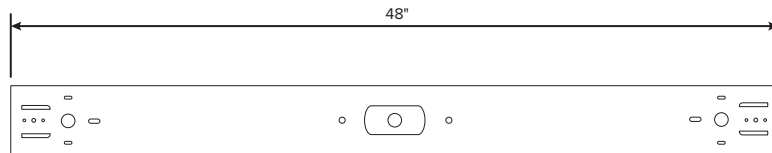

Ordering Guide:

ESL	-	ID	-	WBS4	-	S	-	30W	-	F	-	
ESL		TYPE		SERIES		CLASS		WATTS		LENS		KELVIN
		ID Series		WBS4 (Wide Body)		S		30W (30 Watts)		F (Frosted)		35 (3500 Kelvin) 40 (4000 Kelvin) 50 (5000 Kelvin)
												OPTIONS

Example Part Number: **ESL-ID-WBS4-S-30W-F35**

Options (Add as Suffix):

- **Sensors:**
  - ESL-4OCC (Occupancy Sensor, On/Off, 8'-20' Mounting)
  - ESL-REM-101 (Hand Held Remote to Program ESL-4OCC)

Dimensions: