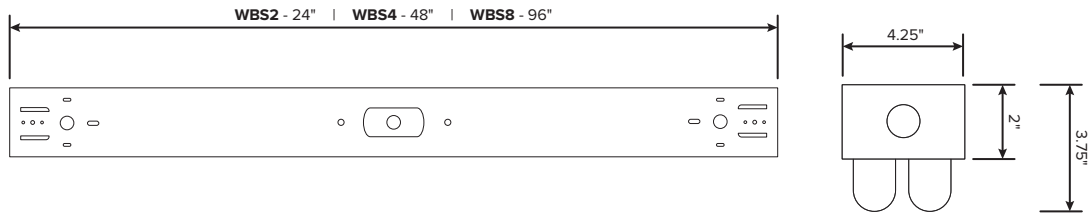

WIDE BODY STRIP SERIES

2 FOOT TWO LAMP BODY	SERIES	PART NUMBER	WATTS	(lm/W)*	LUMENS*
	ID WBS2	ESL-ID-WBS2-S-20W-FXX	20	141	2,820
4 FOOT TWO LAMP BODY	SERIES	PART NUMBER	WATTS	(lm/W)*	LUMENS*
	ID WBS4	ESL-ID-WBS4-S-30W-FXX	30	141	4,230
8 FOOT TWO LAMP BODY	SERIES	PART NUMBER	WATTS	(lm/W)*	LUMENS*
	ID WBS8	ESL-ID-WBS8-S-60W-FXX	60	141	8,460

KEY: XX = 35, 40, or 50 for kelvin temperature
*At 5000K. See spec sheets for other kelvins