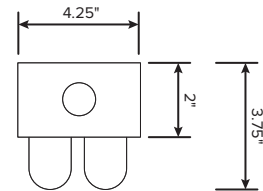

Ordering Guide:

ESL	-	ID	-	WBS4	-	S	-	30W	-	F	-	
ESL		TYPE		SERIES		CLASS		WATTS		LENS		KELVIN
		ID Series		WBS4 (Wide Body)		S		30W (30 Watts)		F (Frosted)		35 (3500 Kelvin) 40 (4000 Kelvin) 50 (5000 Kelvin)
												OPTIONS

Example Part Number: **ESL-ID-WBS4-S-30W-F35**

Options (Add as Suffix):

- **Sensors:**
  - ESL-4OCC (Occupancy Sensor, On/Off, 8'-20' Mounting)
  - ESL-REM-101 (Hand Held Remote to Program ESL-4OCC)

Dimensions: