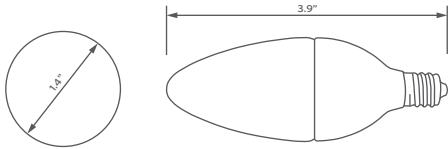

### Technical Specifications:

- Power: 5 Watts
- Lumen Output: Up to 315
- Efficacy (lm/W): Up to 63 Lumens per Watt
- Correlated Color Temperature (CCT): 2700K, 3000K
- CRI: >80
- Input Voltage: 120 VAC
- Life Span: 25,000 Hours
- Beam Angle: 240°
- Dimensions(ØxH): 1.4" x 3.9"
- Base Type: E12