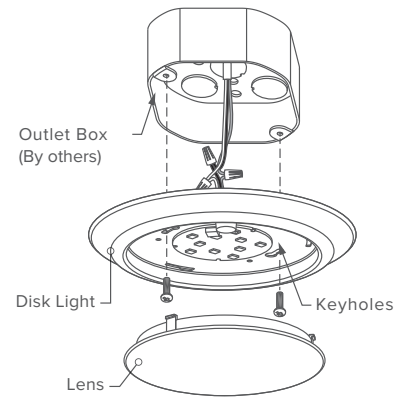

Disk Series - 4" - 13 Watt

Project: _____ Date: _____

Catalog #: _____

Notes: _____

Key Features & Benefits:

- No Driver
- Surface Mount
- CSA Wet Listed
- Triac Dimmable
- 90+ CRI
- T24 Compliant

Top View

Profile View

Installation Instruction

Technical Specifications:

Power: 12.5 Watts
 Input Voltage: 120 VAC
 Correlated Color Temperature (CCT): 2700K, 3000K, 4000K
 CRI: 90+
 Lumens: Up to 635
 Efficacy (lm/W): Up to 51 Lumens per Watt
 Rated Life (hrs): 35,000
 Beam Angle: 102°
 Dimensions (Ø x H): 5.9" x 1.25"
 Weight (lbs): 0.4

ESL	-	DSK	-	4	-	13W	-	2	
ESL		TYPE		SIZE		WATTS		GENERATION	COLOR
		DSK (Disk Light)		4 (4 Inches)		13W (13 Watts)		2 (Series 2)	27 (2700 Kelvin) 30 (3000 Kelvin) 40 (4000 Kelvin)