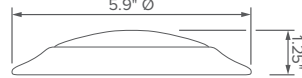

Profile View