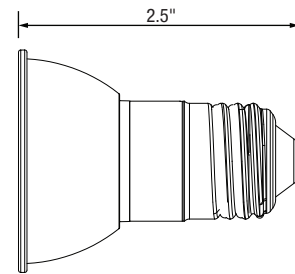

Features

- Energy Star Listed
- Universal Form and Fit
- 85% Energy Savings
- 5 Year Warranty

Technical Data

Lamp Specifications:

Wattage: 7
 Lumen Output: Up to 520
 Efficacy (lm/W): Up to 74
 Correlated Color Temperature (CCT): 2700K, 3000K, 4000K, 5000K
 Color Rendering Index (CRI): >90
 Input Voltage: 120 VAC
 Rated Life (hrs): 25,000
 Beam Angle: 40°
 Dimensions (Ø x H): 2.0" x 2.5"

Dimensions

Top View

Side View

Ordering Guide

Example Part Number: **ESL-PAR16-7W-22740**

ESL	-	PAR16	-	7W	-	2		40
ESL	-	PAR16	-	Watts	-	Generation	Color	Beam Angle
		PAR16 (PAR16)		7W (7 Watts)		2 (Generation 2)	27 (2700 Kelvin) 30 (3000 Kelvin) 40 (4000 Kelvin) 50 (5000 Kelvin)	40 (40°)