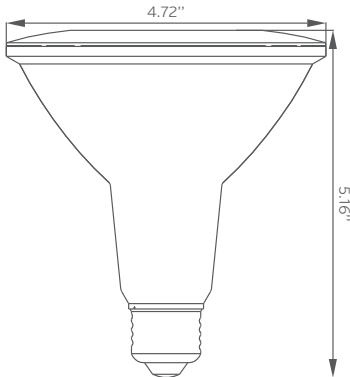

PAR38 - 15 Watts

Project: _____ Date: _____

Catalog #: _____

Notes: _____

Key Features & Benefits:

- Energy Star listed
- >90 CRI
- 85% Energy savings
- 5 Year Warranty

Technical Specifications:

- Power: 15 Watts
- Lumen Output: Up to 1000
- Efficacy (lm/W): Up to 66 Lumens per Watt
- Correlated Color Temperature (CCT): 2700K, 3000K, 4000K, 5000K
- CRI: >90
- Input Voltage: 120 VAC
- Life Span: 25,000 Hours
- Beam Angle: 40°
- Dimensions(ØxH): 4.72" x 5.16"
- Base Type: E26

Ordering Guide:

Example Part Number: **ESL-PAR38-15W-33040**

ESL	-	PAR38	-	15W	-	3	-	40
ESL		TYPE		WATTS		GENERATION		COLOR
		PAR38 (PAR38)		15W (15 Watts)		3 (Series 3)		27 (2700 Kelvin) 30 (3000 Kelvin) 40 (4000 Kelvin) 50 (5000 Kelvin)
								40 (40 Degrees)