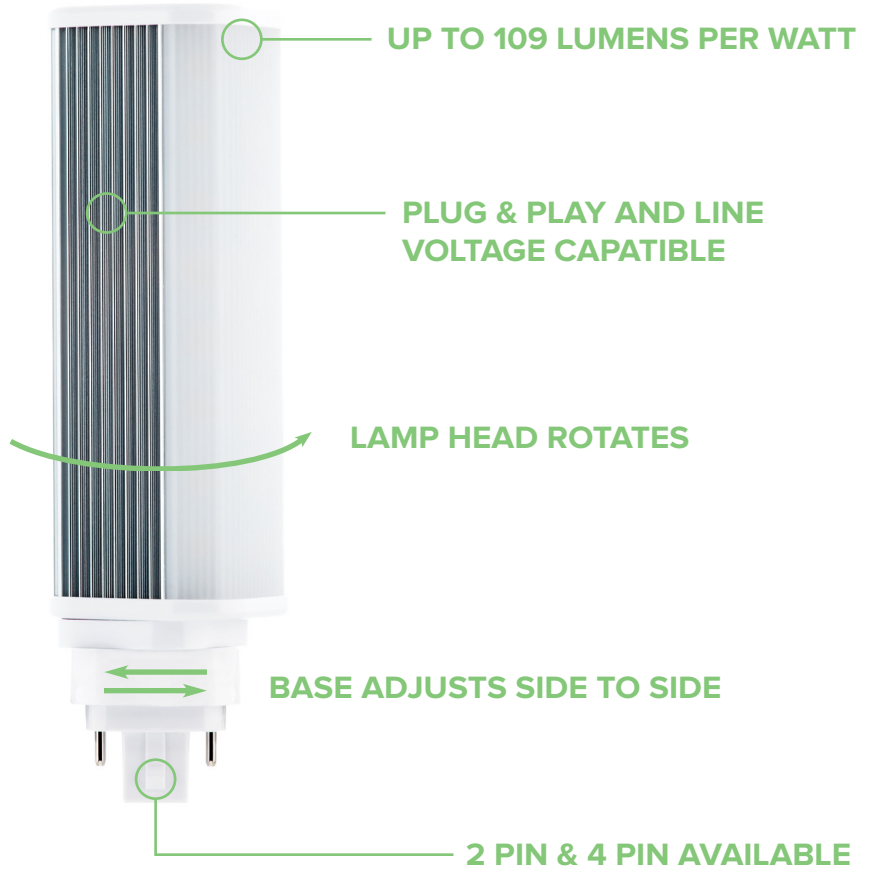

**MORE COMPATIBILITY WITH MORE FIXTURES**

**PRODUCT OVERVIEW**

- Plug & Play and Line Voltage (120-277 VAC) Compatible
- Rotatable/Adjustable Base
- G24D (2) Pin and G24Q (4) Pin
- No Flickering
- 100+ Lumens Per Watt
- Instant On

**EASILY INSTALLS INTO MULTIPLE G24 BASED FIXTURES**

**G24D-1**

**G24D-2**

**G24D-3**

**G24Q-1**

**G24Q-2**

**G24Q-3**