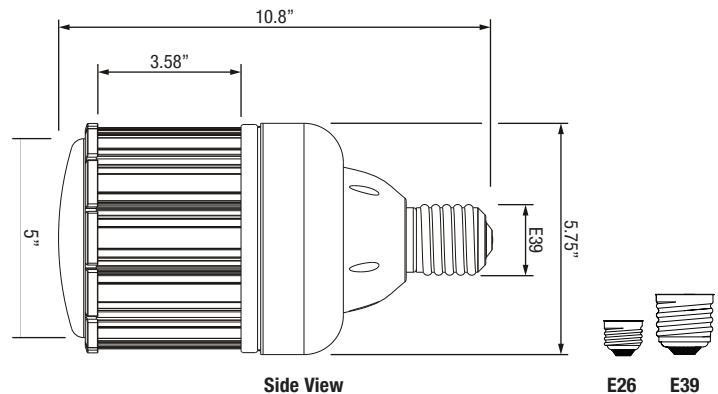

Features

- 120-277 VAC
- IP64 Rated
- Omnidirectional
- Suitable for Enclosed Fixtures

No Fans

No Noise

No Bugs

Technical Data

Lamp Specifications

Wattage: 80
Lumen Output: Up to 10,080
Efficacy (lm/W): Up to 126
Correlated Color Temperature (CCT): 3000K, 4000K, 5000K
Color Rendering Index (CRI): >80
Input Voltage: 120 - 277 VAC
Rated Life (hrs): 40,000
Beam Angle: 275°
Dimensions (Ø X H): 5.75" x 10.8"
Weight (lbs): 3.4

Catalog #	Watts	Total Lumens	Efficacy (lm/W)	CRI	CCT
ESL-CL-80W-230M	80	9070	113	>80	3000K
ESL-CL-80W-240M	80	9575	120	>80	4000K
ESL-CL-80W-250M	80	10080	126	>80	5000K

Dimensions

Ordering Guide

Example Part Number: **ESL-CL-80W-230M**