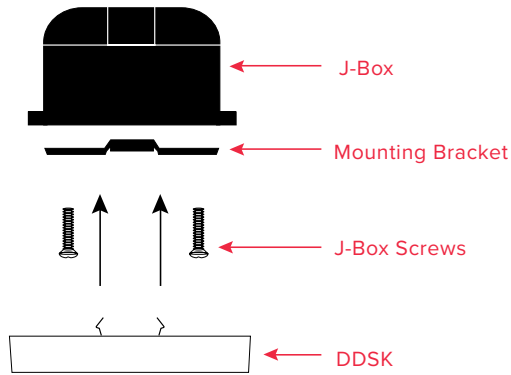

EDGE-LIT LIGHT DESIGN

- Produces an Even and Consistent Wash of Light
- Incorporates a Combination of Reflectors and Light Pattern Disks for Optimal Light Distribution
- Glare Control Diffuser Softens Light and Reduces Harsh Glare

PRODUCT DETAILS

DSK INSTALLATION

Recessed Can Installation Option for 6" DSK

DSK FINISHES

WHITE

BRONZE*

BRUSHED NICKEL*

*Special Order Only

PRODUCT DETAILS

Mounting Bracket

J-Box Screws

Wire Nuts

DDSK INSTALLATION

Step 1: Attach Mounting Bracket to J-Box

Step 2: Click DDSK into the Mounting Bracket

DDSK FINISHES