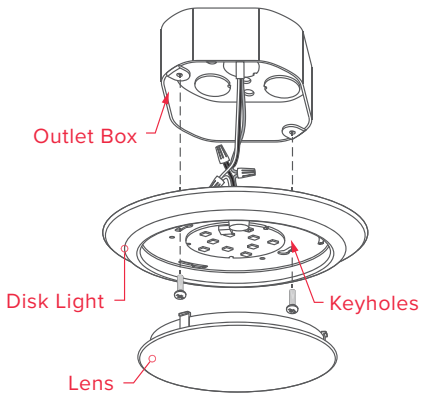

PRODUCT DETAILS

DSK INSTALLATION

Recessed Can Installation Option for 6" DSK