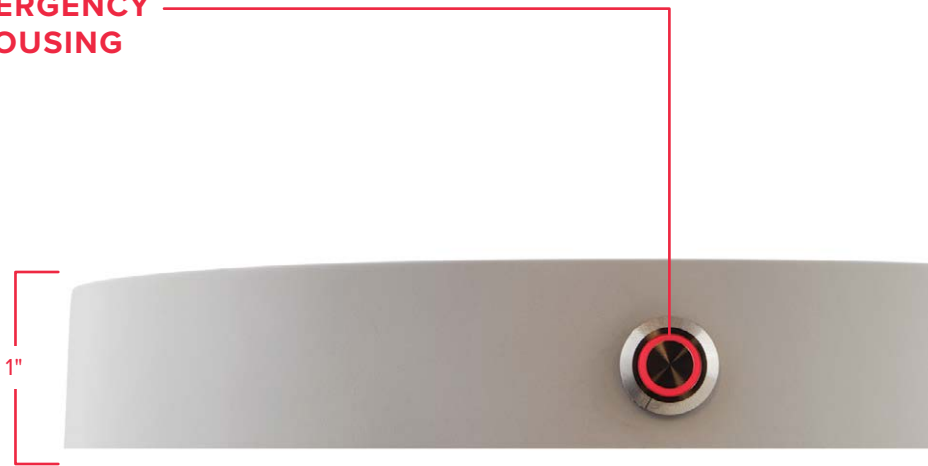

LED LIGHTING AND OPTIONAL EMERGENCY BACKUP IN SAME LOW-PROFILE HOUSING

- Maintain Aesthetic Consistency
- Only 1" High
- Up to 90 Minutes of Available Backup Power
- 1,200 Lumen Output
- 24-Hour Self-Recharging Time
- 1-Second Switching Time
- Test Button and Self-Checking Function*

*Available only in 7" and 9"