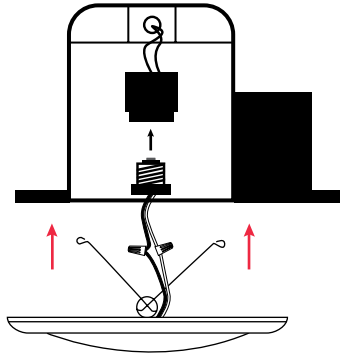

PRODUCT DETAILS

DSK INSTALLATION

Recessed Can Installation Option for 6" DSK