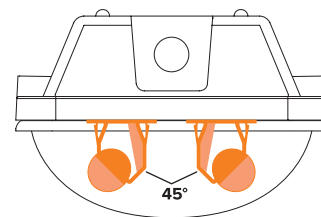

Double Ti Wide Distribution