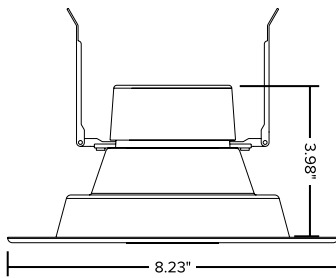

DIMENSIONS

10 | 15 | 22 WATT

12 | 20 | 30 WATT

IC RATED

WWW.ESLVISION.COM

888.493.5559

Headquarters
1136 S 3600 W
Salt Lake City, UT, USA

Atlanta
6371 Corley Road
Norcross, GA, USA