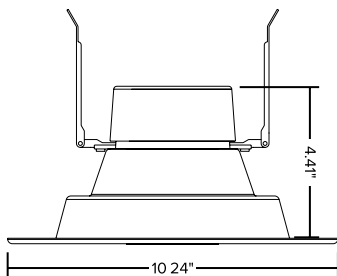

DIMENSIONS

10 | 15 | 22 WATT

12 | 20 | 30 WATT

IC RATED

WWW.ESLVISION.COM

888.493.5559

Headquarters
1136 S 3600 W
Salt Lake City, UT, USA

Atlanta
6371 Corley Road
Norcross, GA, USA