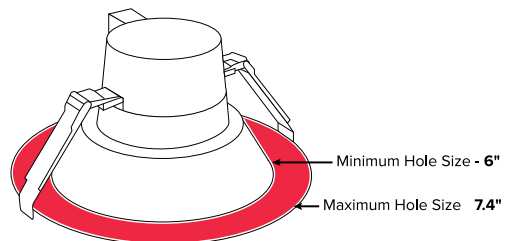

ORDERING GUIDE & SPECS

ESL	-	OPT	-	xxW	-	1	-	yy	-	10V	-			
ESL	-	TYPE	-	SIZE	-	WATTS	-	GENERATION	-	KELVIN	-	DIMMING	-	OPTIONS

OPTIONS (Add as Suffix)

ESL-EMG (Emergency BBU, 25W Output, 25W MAX Input, 90 Min Backup, 120-277 VAC Field) Install

	PRODUCTS	INPUT VOLTAGE	MAX LUMENS	WATTAGE SETTINGS (xxW)	KELVIN SETTINGS (yy)
6'	ESL-OPT-6-xxW-1yy-10V	110-277 VAC	1,950	10W : ● 15W : ● 22W : ●	● 3000K (30) ● 4000K (40) ● 5000K (50)
8'	ESL-OPT-8-xxW-1yy-10V	110-277 VAC	2,250	12W : ● 20W : ● 30W : ●	● 3000K (30) ● 4000K (40) ● 5000K (50)

DIMENSIONS

10 | 15 | 22 WATT

12 | 20 | 30 WATT