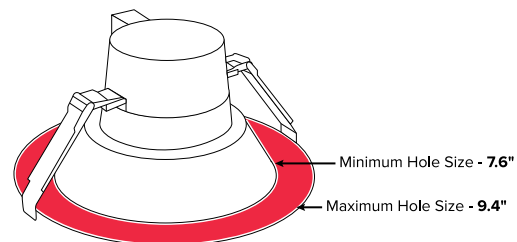

OPTUS SERIES
RECESSED FIXTURES

9 LIGHTS
IN ONE

CONSTRUCTION

- Recessed Bevel with Frosted Lens for Smooth, Even, and Optimal Light Distribution
- Cast Aluminum Housing and Trim

SECURE MOUNTING

- Strong Spring Clips Secure Housing to Drywall, Ceiling Tiles, or Downlight Mounting Plate

OPTIONS (Add as Suffix)

ESL-EMG (Emergency BBU, 25W Output, 25W MAX Input, 90 Min Backup, 120-277 VAC Field) Install

	PRODUCTS	INPUT VOLTAGE	MAX LUMENS	WATTAGE SETTINGS (xxW)	KELVIN SETTINGS (yy)
6'	ESL-OPT-6-xxW-1yy-10V	110-277 VAC	1,950	10W : ● 15W : ● 22W : ●	● 3000K (30) ● 4000K (40) ● 5000K (50)
8'	ESL-OPT-8-xxW-1yy-10V	110-277 VAC	2,250	12W : ● 20W : ● 30W : ●	● 3000K (30) ● 4000K (40) ● 5000K (50)

DIMENSIONS

10 | 15 | 22 WATT

12 | 20 | 30 WATT

IC RATED

WWW.ESLVISION.COM

888.493.5559

Headquarters
1136 S 3600 W
Salt Lake City, UT, USA

Atlanta
6371 Corley Road
Norcross, GA, USA