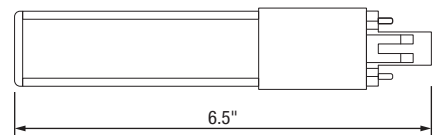

Features

- Slim Profile
- No Flickering
- Instant On
- G23/GX23 Bases Available
- 13 Watt Fluorescent Equivalent

Technical Data

Lamp Specifications:

- Wattage: 6
- Lumen Output: Up to 580
- Efficacy (lm/W): Up to 97
- Correlated Color Temperature (CCT): 3000K, 4000K, 5000K
- Color Rendering Index (CRI): >80
- Input Voltage: 120 VAC
- Power Factor: >0.90
- Rated Life (hrs): 25,000
- Beam Angle: 120°
- Dimensions (LxWxH): 6.5" x 1.5" x 0.5"
- Weight (lbs): 0.1

Dimensions

Top View

Side View

Ordering Guide

Example Part Number: ESL-PL-6W-30-G23

ESL	-	PL	-	6W	-		-		-	
ESL	-	Type	-	Watts	-	Color	-	Base	-	Voltage
		PL (PL)		6W (6 Watts)		30 (3000 Kelvin) 40 (4000 Kelvin) 50 (5000 Kelvin)		G23 (G23) GX23 (GX23)		Blank (120 V) 277 (277 V)*