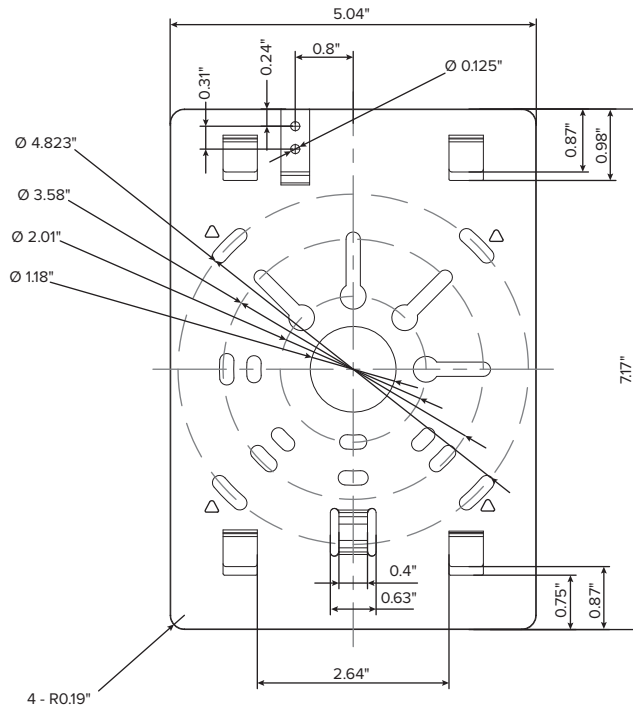

Mounting Plate Specifications: