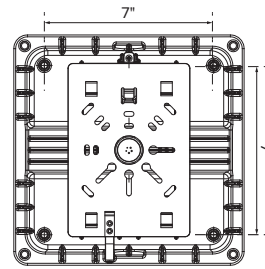

Back

Ordering Guide:

ESL	CP	40W	3		BZ		D	
ESL	TYPE	WATTS	GENERATION	KELVIN	FINISH	SENSOR	DIMMING	EMERGENCY
	CP (Canopy)	40W	3 (3rd Generation)	40 (4000 Kelvin) 50 (5000 Kelvin)	BZ (Bronze) WH (White)	Blank (No Sensor) OCC (See Below)	D (1-10V Dimmable)	Blank (No EMG) EMG (See Below)

Options & Accessories

ESL-4OCC-LDD (Occupancy Sensor, 0-10v Dimming, 8'-20' Mounting)
ESL-REM-100 (Remote control to field program 4OCC Sensor)
ESL-EMG-5DC-10W (External Emergency Backup)

†Not All Part Numbers DLC Qualified. For a Complete Listing Please Consult the DLC Qualified Products List (QPL).