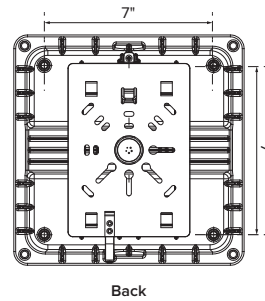

Performance Overview:

Wattage: 60 Watts
Lumen Output: Up to 8,062 Lumens
Efficacy (lm/W): Up to 134 Lumens
Kelvin: 4000K, 5000K
CRI: >70

Project: _____ Date: _____
Catalog #: _____
Notes: _____

Ordering Guide:

ESL	CP	60W	3		BZ		D	
ESL	TYPE	WATTS	GENERATION	KELVIN	FINISH	SENSOR	DIMMING	EMERGENCY
	CP (Canopy)	60W	3 (3rd Generation)	40 (4000 Kelvin) 50 (5000 Kelvin)	BZ (Bronze) WH (White)	Blank (No Sensor) OCC (See Below)	D (1-10V Dimmable)	Blank (No EMG) EMG (See Below)

Options & Accessories

ESL-EMG-5DC-10W (External Emergency Backup)

†Not All Part Numbers DLC Qualified. For a Complete Listing Please Consult the DLC Qualified Products List (QPL).