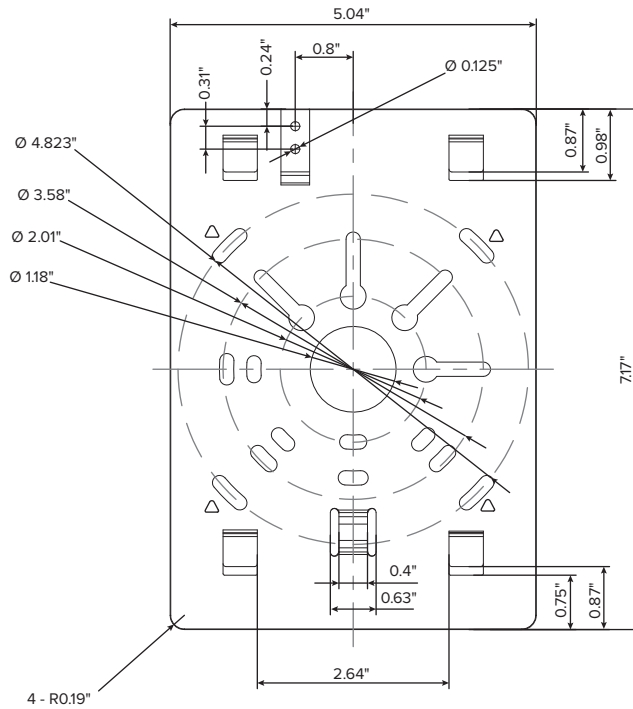

Mounting Plate Specifications: