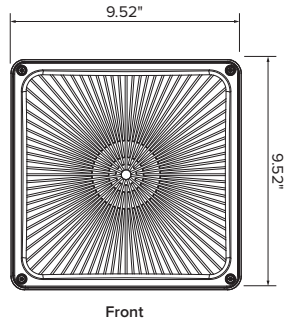

Performance Overview:

Wattage: 60 Watts
Lumen Output: Up to 8,062 Lumens
Efficacy (lm/W): Up to 134 Lumens
Kelvin: 4000K, 5000K
CRI: >70

Project: _____ Date: _____
Catalog #: _____
Notes: _____

Ordering Guide:

ESL	CP	60W	3		BZ		D	
ESL	TYPE	WATTS	GENERATION	KELVIN	FINISH	SENSOR	DIMMING	EMERGENCY
	CP (Canopy)	60W	3 (3rd Generation)	40 (4000 Kelvin) 50 (5000 Kelvin)	BZ (Bronze) WH (White)	Blank (No Sensor) OCC (See Below)	D (1-10V Dimmable)	Blank (No EMG) EMG (See Below)

Options & Accessories

ESL-EMG-5DC-10W (External Emergency Backup)

†Not All Part Numbers DLC Qualified. For a Complete Listing Please Consult the DLC Qualified Products List (QPL).