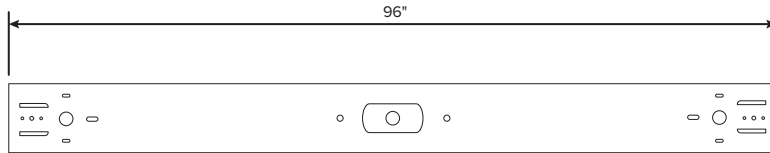

Ordering Guide:

ESL	-	ID	-	WBS8	-	S	-	60W	-	F	-	
ESL		TYPE		SERIES		CLASS		WATTS		LENS		KELVIN
		ID Series		WBS8 (Wide Body)		S		60W (60 Watts)		F (Frosted)		35 (3500 Kelvin) 40 (4000 Kelvin) 50 (5000 Kelvin)
												OPTIONS

Example Part Number: ESL-ID-WBS8-S-60W-F35

Options (Add as Suffix):

- **Sensors:**
  - ESL-4OCC (Occupancy Sensor, On/Off, 8'-20' Mounting)
  - ESL-REM-101 (Hand Held Remote to Program ESL-4OCC)

Dimensions: