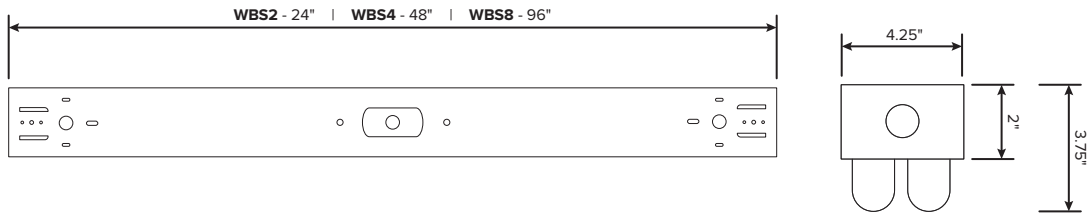

WIDE BODY STRIP SERIES

2 FOOT TWO LAMP BODY	SERIES	PART NUMBER	WATTS	(lm/W)*	LUMENS*
	ID WBS2	ESL-ID-WBS2-S-20W-FXX	20	141	2,820
4 FOOT TWO LAMP BODY	SERIES	PART NUMBER	WATTS	(lm/W)*	LUMENS*
	ID WBS4	ESL-ID-WBS4-S-30W-FXX	30	141	4,230
8 FOOT TWO LAMP BODY	SERIES	PART NUMBER	WATTS	(lm/W)*	LUMENS*
	ID WBS8	ESL-ID-WBS8-S-60W-FXX	60	141	8,460

KEY: XX = 35, 40, or 50 for kelvin temperature
*At 5000K. See spec sheets for other kelvins