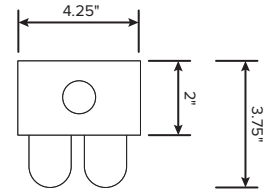

Ordering Guide:

ESL	-	ID	-	WBS8	-	S	-	60W	-	F	-	
ESL		TYPE		SERIES		CLASS		WATTS		LENS		KELVIN
		ID Series		WBS8 (Wide Body)		S		60W (60 Watts)		F (Frosted)		35 (3500 Kelvin) 40 (4000 Kelvin) 50 (5000 Kelvin)
												OPTIONS

Example Part Number: ESL-ID-WBS8-S-60W-F35

Options (Add as Suffix):

- **Sensors:**
  - ESL-4OCC (Occupancy Sensor, On/Off, 8'-20' Mounting)
  - ESL-REM-101 (Hand Held Remote to Program ESL-4OCC)

Dimensions: