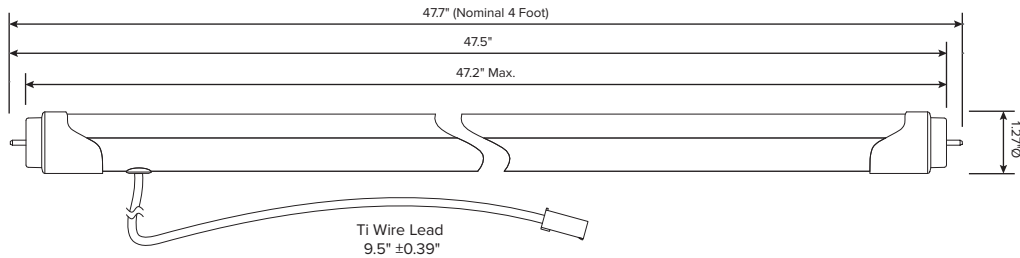

Ordering Guide:

ESL	Ti	4	S	22W	3L	F	
ESL	TYPE	LENGTH	CLASS	WATTS	LAMP	LENS	KELVIN
	Ti Series	4 (Four Feet)	S	13W (13 Watts) 15W (15 Watts) 18W (18 Watts) 22W (22 Watts)	1L (One Lamp) 2L (Two Lamp) 3L (Three Lamp) 4L (Four Lamp)	F (Frosted)	30 (3000 Kelvin) 35 (3500 Kelvin) 40 (4000 Kelvin) 50 (5000 Kelvin)

Endcap Options:

ENDCAP
ESL-Ti-G13* ESL-Ti-Fa8 ESL-Ti-HO

*Standard endcap - Only DLC approved product

Alternate Ti Options:

Dimensions:

Ti:

Driver: