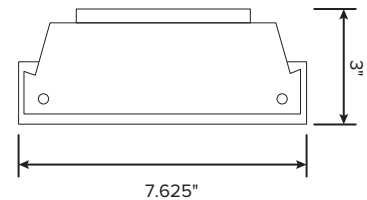

Example Part Number: ESL-TI-EW47-S-36W-F30

Options (Add as Suffix):

- **Emergency:**
 - ESL-EMG-FDC-9.5W (Internal emergency backup, 1,100 Lumens)
- **Sensors:**
 - ESL-4OCC (Microwave Occupancy Sensor)
 - ESL-4OPH (Photocell)
 - ESL-4OCP (Photocell & Microwave Occupancy Sensor)
 - ESL-REM-101 (Handheld remote to program 2OCC, 4OCC and 5OCC)
- **Cord Sets:***
 - ESL-CS3W-6 (Cord Set, White, 3 wire, 6 foot)
 - ESL-CS3W-6P (Cord Set, White, 3 wire, 6 foot, Standard Plug)
 - ESL-CS3W-12 (Cord Set, White, 3 wire, 12 foot)
 - ESL-CS3W-12P (Cord Set, White, 3 wire, 12 foot, Standard Plug)
- **Mounting:**
 - ESL-HB-PM01 (Pendant Mounting)

*Other lengths and black cord available upon request

Dimensions:

SIDE VIEW

END VIEW