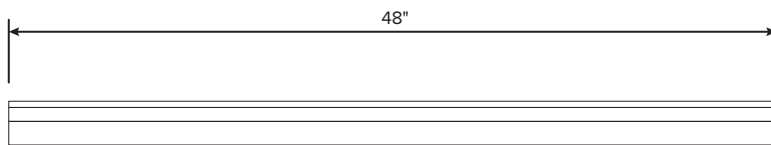

Project: _____

Date: _____

Catalog #: _____

Notes: _____

Light Specifications:

- Lumen Output: Up to 4,140 Lumens
- Efficacy (lm/W): Up to 115 Lumens per Watt
- Kelvin: 3000K, 3500K, 4000K, 5000K
- Color Rendering Index (CRI): >82
- Rated Life: >80,000 Hours
- Dimensions (LxWxH): 48" x 7.625" x 3"

* Made in the USA option available upon request

Ordering Guide:

ESL	-	Ti	-	EW47	-	S	-	36W	-	F	-		-	
ESL		TYPE		SERIES		LISTING		WATTS		LENS		KELVIN		OPTIONS
		Ti Series		EW47 (Economy Wrap)		S		26W (26 Watts) 30W (30 Watts) 36W (36 Watts) 44W (44 Watts)		F (Frosted)		30 (3000 Kelvin) 35 (3500 Kelvin) 40 (4000 Kelvin) 50 (5000 Kelvin)		

*Other lengths and black cord available upon request

Dimensions:

SIDE VIEW

END VIEW