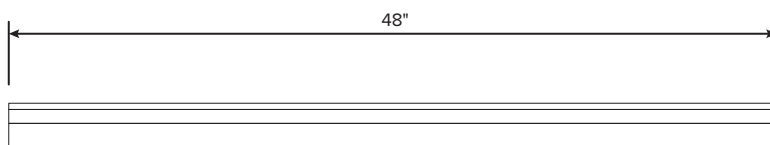

* Made in the USA option available upon request

Ordering Guide:

ESL	-	Ti	-	EW49	-	S	-	26W	-	F	-		-	
ESL		TYPE		SERIES		LISTING		WATTS		LENS		KELVIN		OPTIONS
		Ti Series		EW49 (Economy Wrap)		S		26W (26 Watts) 30W (30 Watts) 36W (36 Watts) 44W (44 Watts)		F (Frosted)		30 (3000 Kelvin) 35 (3500 Kelvin) 40 (4000 Kelvin) 50 (5000 Kelvin)		

*Other lengths and black cord available upon request

Dimensions:

SIDE VIEW

END VIEW