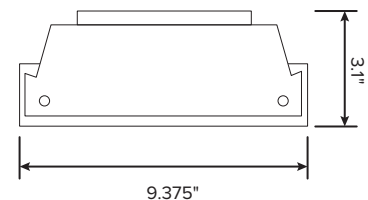

Project: _____

Date: _____

Catalog #: _____

Notes: _____

Light Specifications:

Lumen Output: Up to 2,990 Lumens
 Efficacy (lm/W): Up to 115 Lumens per Watt
 Kelvin: 3000K, 3500K, 4000K, 5000K
 Color Rendering Index (CRI): >82
 Rated Life: >80,000 Hours
 Dimensions (LxWxH): 48" x 9.375" x 3.1"

Example Part Number: ESL-TI-EW49-S-26W-F30

Options (Add as Suffix):

- **Emergency:**
 - ESL-EMG-FDC-9.5W (Internal emergency backup, 1,100 Lumens)
- **Sensors:**
 - ESL-4OCC (Microwave Occupancy Sensor)
 - ESL-4OPH (Photocell)
 - ESL-4OCP (Photocell & Microwave Occupancy Sensor)
 - ESL-REM-101 (Handheld remote to program 2OCC, 4OCC and 5OCC)
- **Cord Sets:***
 - ESL-CS3W-6 (Cord Set, White, 3 wire, 6 foot)
 - ESL-CS3W-6P (Cord Set, White, 3 wire, 6 foot, Standard Plug)
 - ESL-CS3W-12 (Cord Set, White, 3 wire, 12 foot)
 - ESL-CS3W-12P (Cord Set, White, 3 wire, 12 foot, Standard Plug)
- **Mounting:**
 - ESL-HB-PM01 (Pendant Mounting)

*Other lengths and black cord available upon request

Dimensions:

SIDE VIEW

END VIEW