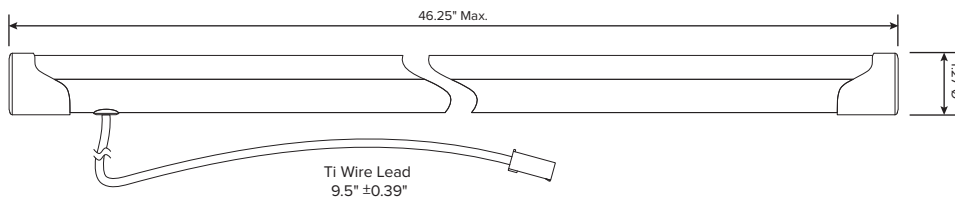

Dimensions:

Ti: