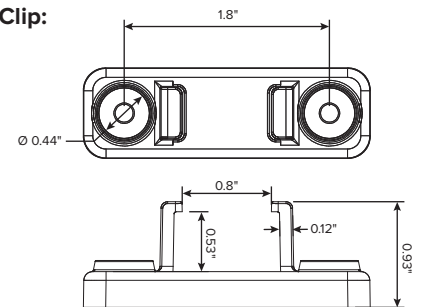

Ordering Guide:

ESL	Ti	K14	S	18W	1L	F		
ESL	TYPE	SERIES	CLASS	WATTS	Ti	LENS	KELVIN	OPTIONS
	Ti Series	K14 (1x4 Kit)	S	13W (13 Watts) 15W (15 Watts) 18W (18 Watts) 22W (22 Watts)	1L (One Ti)	F (Frosted)	30 (3000 Kelvin) 35 (3500 Kelvin) 40 (4000 Kelvin) 50 (5000 Kelvin)	

Alternate 1'x4' Ti Kit Options:

What's Included:

- (1) LED Ti Bars
- (1) LED Driver
- (2) Ti Clips with Rare Earth Magnets
- (4) Self Tapping Screws
- (1) UL1598C Certification Label

Options (Add as Suffix):

- ESL-EMG-4DC-9W (Emergency Back Up, DC, 9 Watt)

Dimensions:

Ti:

Clip:

Driver: