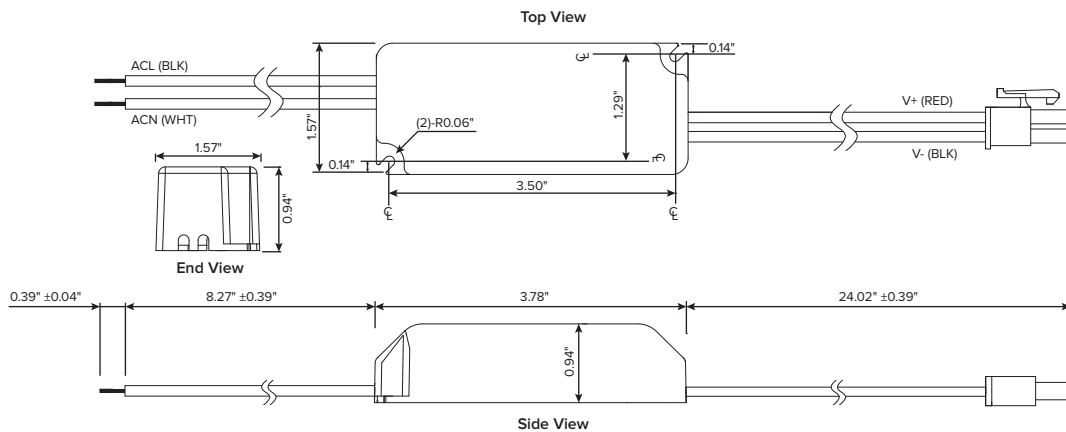

Alternate 1'x4' Ti Kit Options:

2L Output

What's Included:

- (1) LED Ti Bars
- (1) LED Driver
- (2) Ti Clips with Rare Earth Magnets
- (4) Self Tapping Screws
- (1) UL1598C Certification Label

Options (Add as Suffix):

- ESL-EMG-4DC-9W (Emergency Back Up, DC, 9 Watt)

Dimensions:

Ti:

Clip:

Driver:

2' x 2' Kits K22 SERIES

DUAL OUTPUT	PART NUMBER	WATTS	TROFFER (lm/W)*	TROFFER LUMENS*	LINEAR (lm/W)*	LINEAR LUMENS*
	ESL-Ti-K22-S-20W-2L-FXX	20	105	1,946	124	2,480
ESL-Ti-K22-S-26W-2L-FXX	26	105	2,562	122	3,172	
TRIPLE OUTPUT	PART NUMBER	WATTS	TROFFER (lm/W)*	TROFFER LUMENS*	LINEAR (lm/W)*	LINEAR LUMENS*
	ESL-Ti-K22-S-30W-3L-FXX	30	105	2,786	124	3,720
ESL-Ti-K22-S-39W-3L-FXX	39	105	3,843	123	4,797	
QUAD OUTPUT	PART NUMBER	WATTS	TROFFER (lm/W)*	TROFFER LUMENS*	LINEAR (lm/W)*	LINEAR LUMENS*
	ESL-Ti-K22-S-40W-4L-FXX	40	106	3,829	128	5,120
ESL-Ti-K22-S-52W-4L-FXX	52	108	5,332	126	6,552	