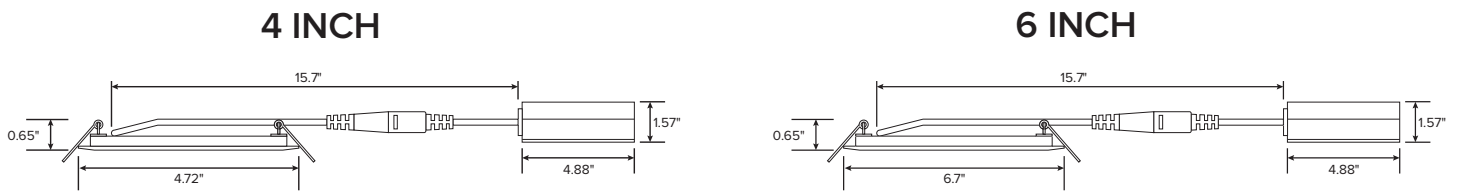

ORDERING GUIDE & SPECS

ESL	-	WFR	-	S	-	(yy)W	-	2	-	22750
ESL	-	TYPE	-	SIZE	-	WATTS	-	GENERATION	-	KELVIN SELECTABLE

	PRODUCTS	SIZE (s)	WATTAGE (yy)	KELVIN	LUMEN OUTPUT	CRI	INPUT VOLTAGE
4 INCH	ESL-WFR-4-10W-22750	4 Inch	10 Watts	2700K 3000K 3500K 4000K 5000K	650	>90	120 VAC
6 INCH	ESL-WFR-6-15W-22750	6 Inch	15 Watts	2700K 3000K 3500K 4000K 5000K	1,100	>90	120 VAC

DIMENSIONS