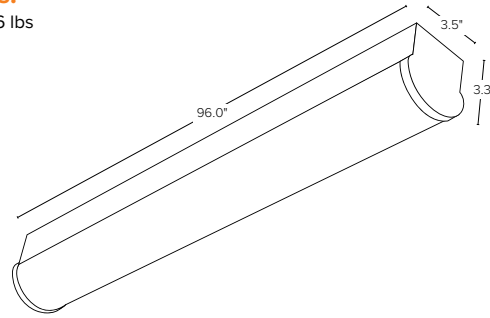

Lumen Ambient Temperature (LAT) Multipliers:

AMBIENT		LUMEN MULTIPLIER
0 °C	32 °F	1.02
10 °C	50 °F	1.01
20 °C	68 °F	1.00
25 °C	77 °F	1.00
30 °C	86 °F	1.00
40 °C	104 °F	0.99
50 °C	122 °F	0.96

Dimensions:

Weight— 10.6 lbs

Lumen Data:

ESL-SPE-900-2-1025W-2765K

WATTAGE	KELVIN	LUMEN	EFFICACY (lm/W)	CRI	R9
25W	2700K	3,243	130	82.1	5
	3000K	3,237	132	84.0	13
	3500K	3,294	135	85.9	22
	4000K	3,347	138	86.5	26
	4500K	3,371	139	86.3	27
	5000K	3,376	139	85.4	24
	5700K	3,332	138	84.4	20
	6500K	3,323	137	82.6	11
20W	2700K	3,243	137	82.1	5
	3000K	3,237	141	84.0	13
	3500K	3,294	144	85.9	22
	4000K	3,347	148	86.5	26
	4500K	3,371	151	86.3	27
	5000K	3,376	153	85.4	24
	5700K	3,332	149	84.4	20
	6500K	3,323	147	82.6	11
15W	2700K	2,069	139	82.1	5
	3000K	2,148	142	84.0	13
	3500K	2,172	145	85.9	22
	4000K	2,167	147	86.5	26
	4500K	2,236	150	86.3	27
	5000K	2,251	151	85.4	24
	5700K	2,242	151	84.4	20
	6500K	2,256	151	82.6	11
10W	2700K	1,401	138	82.1	5
	3000K	1,485	141	84.0	13
	3500K	1,488	144	85.9	22
	4000K	1,496	146	86.5	26
	4500K	1,499	146	86.3	27
	5000K	1,531	149	85.4	24
	5700K	1,543	154	84.4	20
	6500K	1,548	149	82.6	11