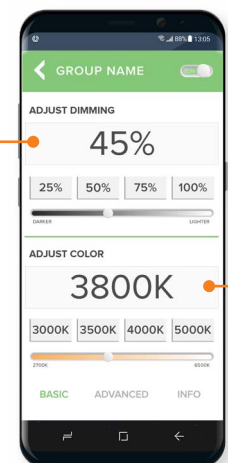

TUNABLE WHITE

- 2700K–6500K
- Tune Kelvin Using the ESL Vision Network Lighting App or TAP Software

ADJUSTABLE WATTAGE

- 25–45 Watts
- Adjust the Wattage Using the ESL Vision Network Lighting APP or TAP Software