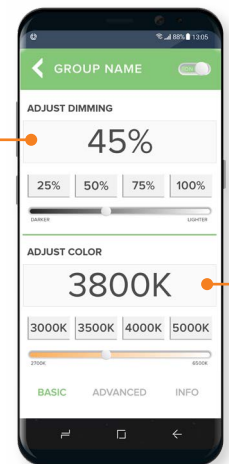

## TUNABLE WHITE

- 2700K–6500K
- Tune Kelvin Using the ESL Vision Network Lighting App or TAP Software

## ADJUSTABLE WATTAGE

- 45–75 Watts
- Adjust the Wattage Using the ESL Vision Network Lighting APP or TAP Software