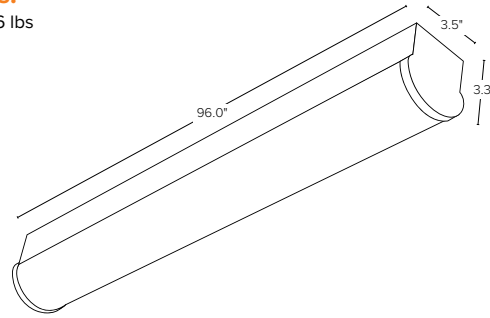

### Catalog Data:

ITEM#	ADJUSTABLE WATTAGE	ADJUSTABLE KELVIN	MAX LUMEN OUTPUT	MAX EFFICACY (lm/W)	DIMENSIONS	DLC QPL CODE
ESL-SPE-900-2-1025W-2765K	10W–25W	2700K–6500K	3,376	154	25.8" x 3.5" x 3.3"	S-WF5Y6D
ESL-SPE-900-4-1025W-2765K	10W–25W		3,176	148	48.0" x 3.5" x 3.3"	S-8T61KU
ESL-SPE-900-4-2545W-2765K	25W–45W		6,358	151	48.0" x 3.5" x 3.3"	S-6R32IG
ESL-SPE-900-8-2545W-2765K	25W–45W		6,109	151	96.0" x 3.5" x 3.3"	S-ZPE73R
ESL-SPE-900-8-4575W-2765K	45W–75W		9,562	149	96.0" x 3.5" x 3.3"	S-OU8WMO

### Dimensions:

Weight— 10.6 lbs