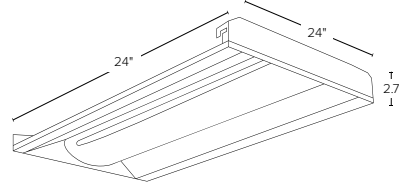

Lumen Ambient Temperature (LAT) Multipliers:

AMBIENT		LUMEN MULTIPLIER
0 °C	32 °F	1.02
10 °C	50 °F	1.01
20 °C	68 °F	1.00
25 °C	77 °F	1.00
30 °C	86 °F	1.00
40 °C	104 °F	0.99
50 °C	122 °F	0.96

Dimensions:

Weight — 7.7 lbs

Lumen Data:

ESL-SPE-930-14-1025W-2765K

WATTAGE	KELVIN	LUMEN	EFFICACY (lm/W)	CRI	R9
25W	2700K	3,193	128	82.4	6
	3000K	3,284	132	84.7	16
	3500K	3,411	137	86.2	23
	4000K	3,458	139	86.6	26
	4500K	3,492	140	86.4	26
	5000K	3,494	140	85.4	22
	5700K	3,440	138	84.4	15
	6500K	3,416	136	83.9	12
20W	2700K	2,731	135	82.4	6
	3000K	2,835	139	84.7	16
	3500K	2,881	144	86.2	23
	4000K	2,936	147	86.6	26
	4500K	2,972	149	86.4	26
	5000K	2,987	150	85.4	22
	5700K	2,975	150	84.4	15
	6500K	2,951	146	83.9	12
15W	2700K	2,091	138	82.4	6
	3000K	2,175	141	84.7	16
	3500K	2,195	145	86.2	23
	4000K	2,228	148	86.6	26
	4500K	2,255	150	86.4	26
	5000K	2,264	151	85.4	22
	5700K	2,261	150	84.4	15
	6500K	2,245	148	83.9	12
10W	2700K	1,417	138	82.4	6
	3000K	1,505	141	84.7	16
	3500K	1,508	144	86.2	23
	4000K	1,523	146	86.6	26
	4500K	1,534	148	86.4	26
	5000K	1,544	149	85.4	22
	5700K	1,552	149	84.4	15
	6500K	1,557	148	83.9	12