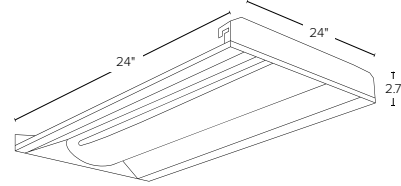

Lumen Ambient Temperature (LAT) Multipliers:

AMBIENT		LUMEN MULTIPLIER
0 °C	32 °F	1.02
10 °C	50 °F	1.01
20 °C	68 °F	1.00
25 °C	77 °F	1.00
30 °C	86 °F	1.00
40 °C	104 °F	0.99
50 °C	122 °F	0.96

Dimensions:

Weight— 7.7 lbs

Lumen Data:

ESL-SPE-930-14-1025W-2765K

WATTAGE	KELVIN	LUMEN	EFFICACY (lm/W)	CRI	R9
25W	2700K	3,193	128	82.4	6
	3000K	3,284	132	84.7	16
	3500K	3,411	137	86.2	23
	4000K	3,458	139	86.6	26
	4500K	3,492	140	86.4	26
	5000K	3,494	140	85.4	22
	5700K	3,440	138	84.4	15
	6500K	3,416	136	83.9	12
20W	2700K	2,731	135	82.4	6
	3000K	2,835	139	84.7	16
	3500K	2,881	144	86.2	23
	4000K	2,936	147	86.6	26
	4500K	2,972	149	86.4	26
	5000K	2,987	150	85.4	22
	5700K	2,975	150	84.4	15
	6500K	2,951	146	83.9	12
15W	2700K	2,091	138	82.4	6
	3000K	2,175	141	84.7	16
	3500K	2,195	145	86.2	23
	4000K	2,228	148	86.6	26
	4500K	2,255	150	86.4	26
	5000K	2,264	151	85.4	22
	5700K	2,261	150	84.4	15
	6500K	2,245	148	83.9	12
10W	2700K	1,417	138	82.4	6
	3000K	1,505	141	84.7	16
	3500K	1,508	144	86.2	23
	4000K	1,523	146	86.6	26
	4500K	1,534	148	86.4	26
	5000K	1,544	149	85.4	22
	5700K	1,552	149	84.4	15
	6500K	1,557	148	83.9	12