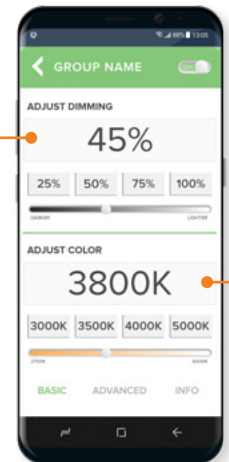

TUNABLE WHITE

- 2700K–6500K
- Tune Kelvin Using the ESL Vision Network Lighting App or TAP Software

ADJUSTABLE WATTAGE

- 25–45 Watts
- Adjust the Wattage Using the ESL Vision Network Lighting APP or TAP Software