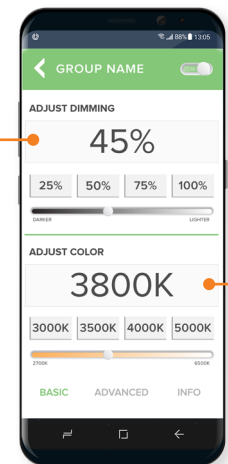

TUNABLE WHITE

- 2700K–6500K
- Tune Kelvin Using the ESL Vision Network Lighting App or TAP Software

ADJUSTABLE WATTAGE

- 25–45 Watts
- Adjust the Wattage Using the ESL Vision Network Lighting APP or TAP Software