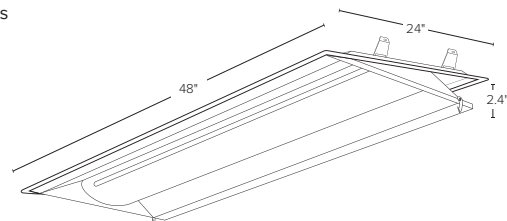

Catalog Data:

ITEM#	ADJUSTABLE WATTAGE	ADJUSTABLE KELVIN	MAX LUMEN OUTPUT	MAX EFFICACY (lm/W)	DIMENSIONS	DLC QPL CODE
ESL-SPE-940-14-1025W-2765K	10W–25W	2700K–6500K	3,526	150	48" x 12" x 2.4"	S-0G3CVD
ESL-SPE-940-14-2545W-2765K	25W–45W		6,054	151	48" x 12" x 2.4"	S-CRM4Q9
ESL-SPE-940-22-1025W-2765K	10W–25W		3,343	147	24" x 24" x 2.4"	S-1PHKQG
ESL-SPE-940-22-2545W-2765K	25W–45W		5,951	147	24" x 24" x 2.4"	S-T7R6X5
ESL-SPE-940-24-1025W-2765K	10W–25W		3,391	152	48" x 24" x 2.4"	S-5XV20Q
ESL-SPE-940-24-2545W-2765K	25W–45W		6,147	151	48" x 24" x 2.4"	S-ZWIG4N
ESL-SPE-940-24-4575W-2765K	45W–75W		9,612	152	48" x 24" x 2.4"	S-EMQUP1

Electrical Load:

SYSTEM WATTS	120 VAC	208 VAC	240 VAC	277 VAC	INPUT VOLTAGE	POWER FACTOR	THD	OPERATING TEMPERATURE	DIMMING
75	0.63	0.36	0.31	0.27	120–277 VAC	>0.99 @120 VAC >0.96 @277 VAC	<10%	-4°F to 104°F (-20°C to 40°C)	0–10V
70	0.58	0.34	0.29	0.25					
65	0.54	0.31	0.27	0.23					
60	0.50	0.29	0.25	0.22					
55	0.46	0.26	0.23	0.20					
50	0.42	0.24	0.21	0.18					
45	0.38	0.22	0.19	0.16					
40	0.33	0.19	0.17	0.14					
35	0.29	0.17	0.15	0.13					
30	0.25	0.14	0.13	0.11					
25	0.21	0.12	0.10	0.09					
20	0.17	0.10	0.08	0.07					
15	0.13	0.07	0.06	0.05					
10	0.08	0.05	0.04	0.04					

Lumen Ambient Temperature (LAT) Multipliers:

AMBIENT	LUMEN MULTIPLIER
0 °C 32 °F	1.02
10 °C 50 °F	1.01
20 °C 68 °F	1.00
25 °C 77 °F	1.00
30 °C 86 °F	1.00
40 °C 104 °F	0.99
50 °C 122 °F	0.96

Dimensions:

Weight—14 lbs