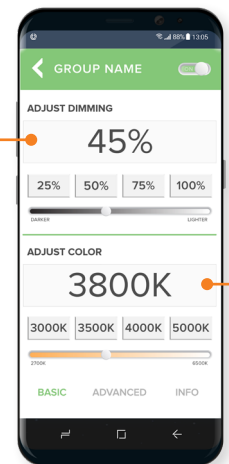

TUNABLE WHITE

- 2700K–6500K
- Tune Kelvin Using the ESL Vision Network Lighting App or TAP Software

ADJUSTABLE WATTAGE

- 25–45 Watts
- Adjust the Wattage Using the ESL Vision Network Lighting APP or TAP Software