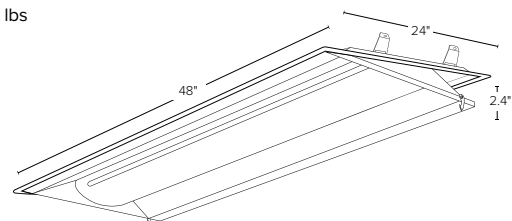

Catalog Data:

ITEM#	ADJUSTABLE WATTAGE	ADJUSTABLE KELVIN	MAX LUMEN OUTPUT	MAX EFFICACY (lm/W)	DIMENSIONS	DLC QPL CODE
ESL-SPE-940-14-1025W-2765K	10W–25W	2700K–6500K	3,526	150	48" x 12" x 2.4"	S-0G3CVD
ESL-SPE-940-14-2545W-2765K	25W–45W		6,054	151	48" x 12" x 2.4"	S-CRM4Q9
ESL-SPE-940-22-1025W-2765K	10W–25W		3,343	147	24" x 24" x 2.4"	S-1PHKQG
ESL-SPE-940-22-2545W-2765K	25W–45W		5,951	147	24" x 24" x 2.4"	S-T7R6X5
ESL-SPE-940-24-1025W-2765K	10W–25W		3,391	152	48" x 24" x 2.4"	S-5XV20Q
ESL-SPE-940-24-2545W-2765K	25W–45W		6,147	151	48" x 24" x 2.4"	S-ZWIG4N
ESL-SPE-940-24-4575W-2765K	45W–75W		9,612	152	48" x 24" x 2.4"	S-EMQUP1

Electrical Load:

SYSTEM WATTS	120 VAC	208 VAC	240 VAC	277 VAC	INPUT VOLTAGE	POWER FACTOR	THD	OPERATING TEMPERATURE	DIMMING
75	0.63	0.36	0.31	0.27	120–277 VAC	>0.99 @120 VAC >0.96 @277 VAC	<10%	-4°F to 104°F (-20°C to 40°C)	0–10V
70	0.58	0.34	0.29	0.25					
65	0.54	0.31	0.27	0.23					
60	0.50	0.29	0.25	0.22					
55	0.46	0.26	0.23	0.20					
50	0.42	0.24	0.21	0.18					
45	0.38	0.22	0.19	0.16					
40	0.33	0.19	0.17	0.14					
35	0.29	0.17	0.15	0.13					
30	0.25	0.14	0.13	0.11					
25	0.21	0.12	0.10	0.09					
20	0.17	0.10	0.08	0.07					
15	0.13	0.07	0.06	0.05					
10	0.08	0.05	0.04	0.04					

Lumen Ambient Temperature (LAT) Multipliers:

AMBIENT	LUMEN MULTIPLIER
0 °C 32 °F	1.02
10 °C 50 °F	1.01
20 °C 68 °F	1.00
25 °C 77 °F	1.00
30 °C 86 °F	1.00
40 °C 104 °F	0.99
50 °C 122 °F	0.96

Dimensions:

Weight — 14 lbs