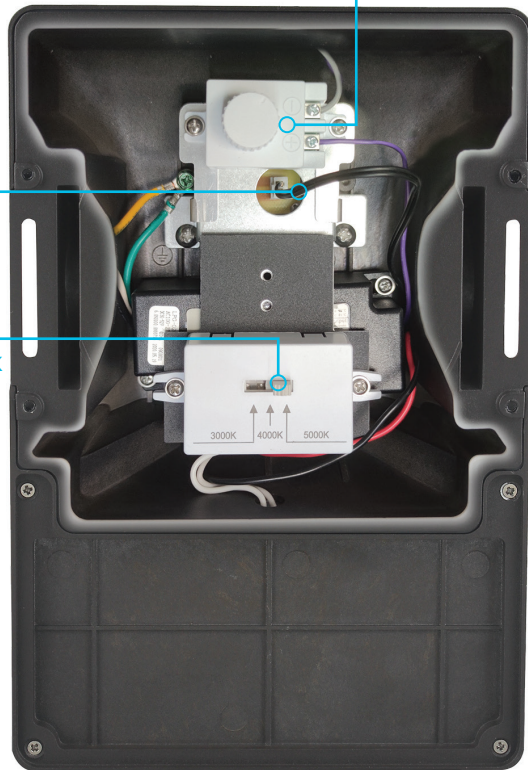

MINI WALL PACK

KELVIN AND WATTAGE ADJUSTABLE

Keep your building's perimeter bright with ESL Vision's Mini Wall Pack. The sleek design and finishes will compliment any aesthetic, while the wattage and kelvin adjustability will accommodate any lighting requirement. The built-in photocell will both increase efficiency and safety by automatically turning off the fixture during the day and back on at night. The photocell can easily be disabled for areas that need continuous lighting.

ADJUSTABLE KELVIN & WATTAGE

Available in Two Wattage Adjustable Sizes
8W – 12W – 15W
or
15W – 20W – 30W

Easily Disconnect
the Photocell

Kelvin Selectable
3000K – 4000K – 5000K