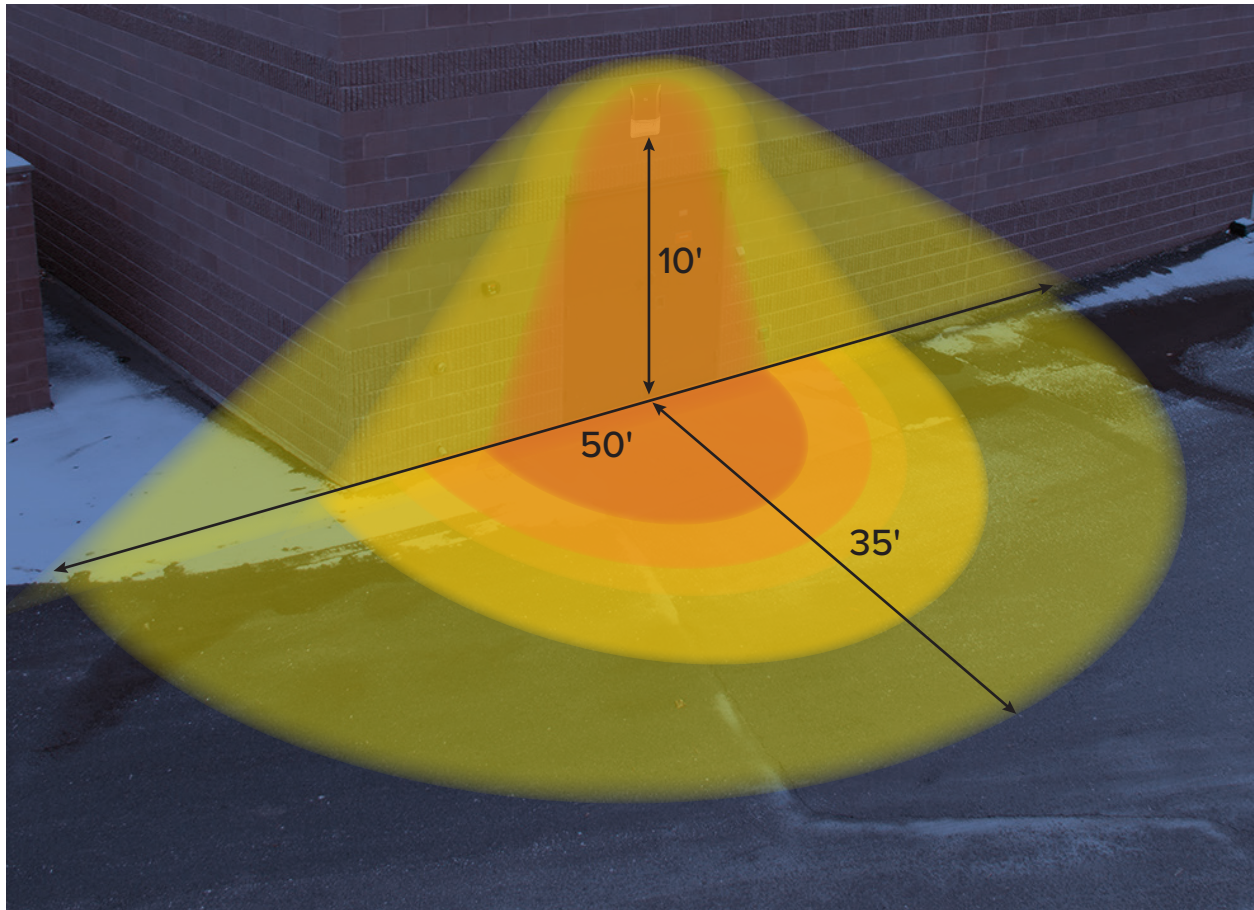

SECURITY AND ENERGY SAVINGS

ESL Vision's Mini Wall Pack is the most versatile low profile wall pack in the market. They are ideal for low level area lighting and security in a variety of applications including entryways, walkways, door steps and pathways. The built-in dusk-to-dawn photocell, along with wattage and kelvin adjustability, provides the utmost in convenience and energy savings all wrapped up in a durable, weather resistant housing.

Flexible Lighting Options

The Mini Wall Pack is both wattage and kelvin adjustable to customize the lighting for any area.

Select the needed wattage using the internal dial.
Two sizes are available: 8–12–15 Watt or 15–20–30 Watt

Adjust light value between 3000K, 4000K or 5000K with the internal dip switch.