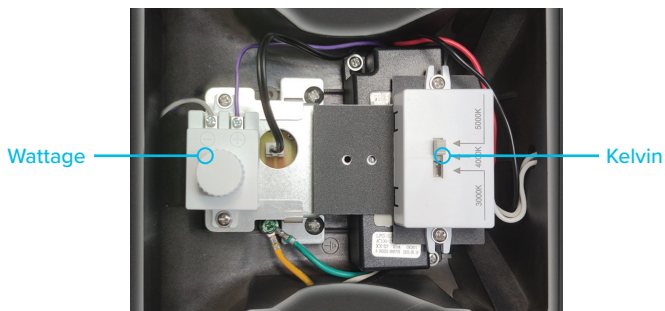

Available in Bronze or White Finishes