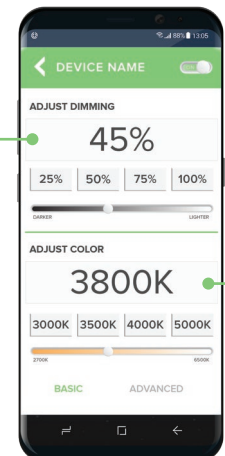

ADJUSTABLE WATTAGE

- 10 – 25 Watts
- Adjust the Wattage Using the ESL Network Lighting App, or TAP Software