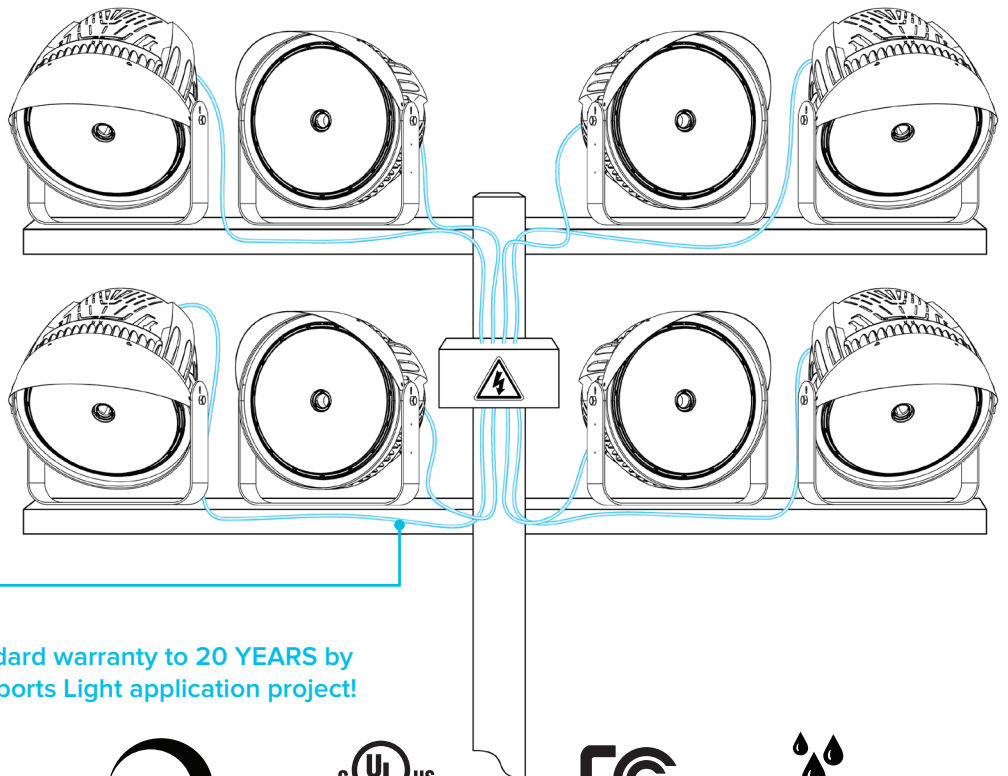

300W – 600W FORM FACTOR

750W – 1200W FORM FACTOR

ELECTRICAL

- Robust Surge Protection of 20kV/10kA
- 1–10V Dimming Driver
- Multi-Volt 120–277V or High Voltage 277–480V

CONSTRUCTION

- Durable Powder Coated Finish
- Effective Projected Area (EPA):
 - for 300W–600W: 1.59 square ft
 - for 750W–1250W: 2.92 square ft
- 20 Foot Input Cord Reduces Installation Time

Copyright ©2021 ESL Vision, LLC. All rights reserved. CAT# ESL-SPT-SS-202106 Rev. 06/29/21

PRECISION LIGHTING LAYOUTS

ESL Vision offers lighting layouts with illuminance calculations and aiming diagrams for pin-point precision in creating the optimal lighting for any venue. With a 240° tilt range, a 110° orient range and the optional aiming laser, finding the exact orientation for each fixture is quick and easy.