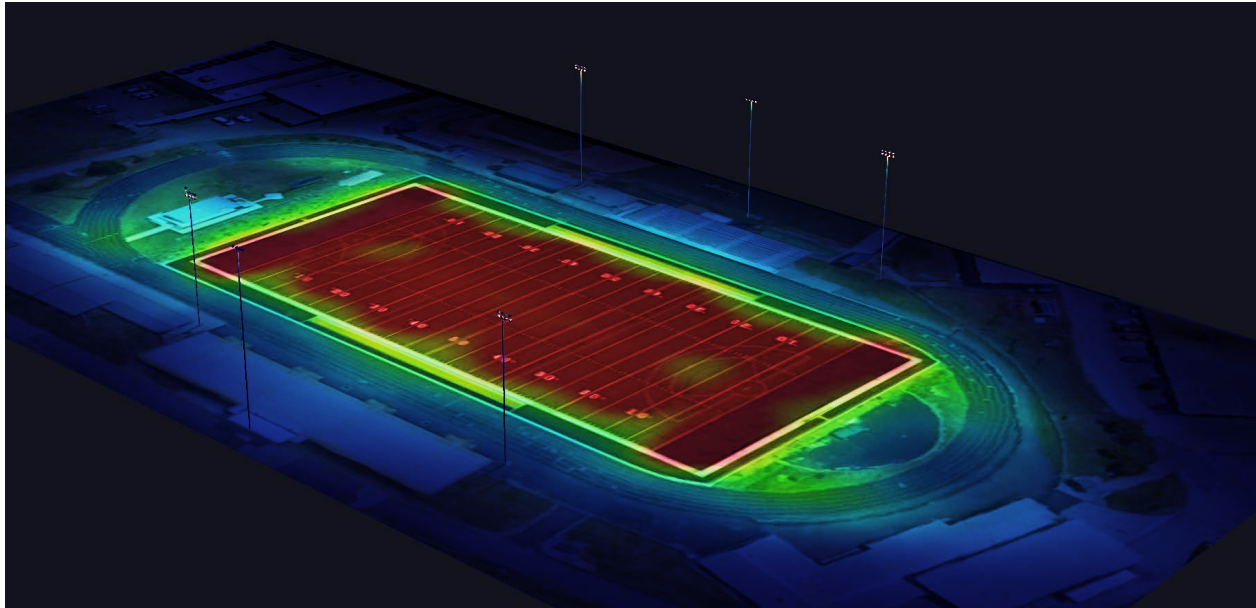

Copyright ©2021 ESL Vision, LLC. All rights reserved. CAT# ESL-SPT-SS-202106 Rev. 06/29/21

PRECISION LIGHTING LAYOUTS

ESL Vision offers lighting layouts with illuminance calculations and aiming diagrams for pin-point precision in creating the optimal lighting for any venue. With a 240° tilt range, a 110° orient range and the optional aiming laser, finding the exact orientation for each fixture is quick and easy.