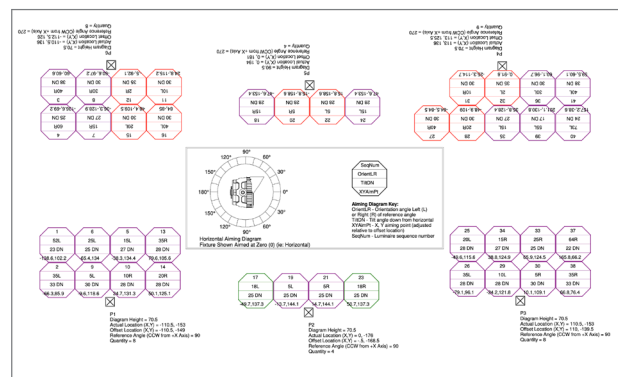

Copyright ©2021 ESL Vision, LLC. All rights reserved. CAT# ESL-SPT-SS-202106 Rev. 06/29/21

PRECISION LIGHTING LAYOUTS

ESL Vision offers lighting layouts with illuminance calculations and aiming diagrams for pin-point precision in creating the optimal lighting for any venue. With a 240° tilt range, a 110° orient range and the optional aiming laser, finding the exact orientation for each fixture is quick and easy.

Illuminance Rendering

Illuminance Calculations

Aiming Diagrams

OPTIONAL AIMING LASER

Available Accessories

Aiming Device
ESL-SPT-LASER

Slip Fitter Mount
ESL-SPT-SP