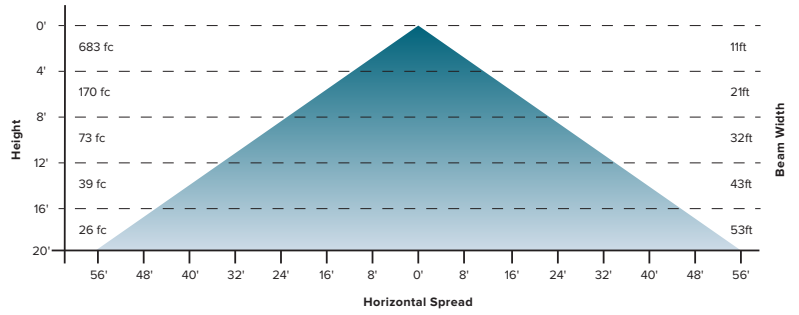

Lighting Distribution:

40 Degree

90 Degree

60 Degree

120 Degree

Lumen Ambient Temperature (LAT) Multipliers:

AMBIENT		LUMEN MULTIPLIER
0 °C	32 °F	1.02
10 °C	50 °F	1.01
20 °C	68 °F	1.00
25 °C	77 °F	1.00
30 °C	86 °F	1.00
40 °C	104 °F	0.99
50 °C	122 °F	0.96

Fixture Dimensions:

Small

Large

Mounting Diagrams:

Ceiling Mounting

Pole Pendant Mounting