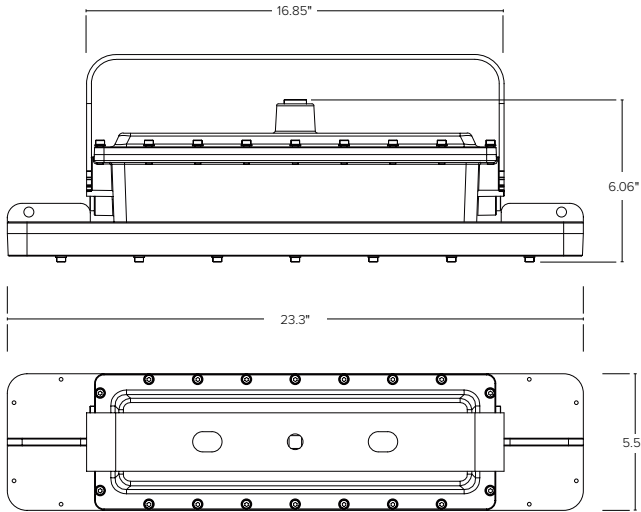

FIELD INSTALLED ACCESSORIES

ESL-HZRHB-EMG Emergency Back Up Unit for Hazardous Round High Bay Series

Catalog Data:

ITEM#	WATTAGE	KELVIN (xx)	LUMENS	EFFICACY lm/W	INPUT VOLTAGE	DIMENSIONS (LxWxH)
ESL-HZLHB-S20W-1xx-zz-bb	20W	(30) 3000K (40) 4000K (50) 5000K	2,800	140	(Blank) MV 100–277V (DC12) DC12–48V	23.3" x 5.5" x 6.06"
ESL-HZLHB-S40W-1xx-zz-bb	40W		5,600	140		
ESL-HZLHB-S60W-1xx-zz-bb	60W		8,400	140		
ESL-HZLHB-L80W-1xx-zz-bb	80W		11,200	140	(Blank) MV 100–277V (HV) 200–480V (DC12) DC12–48V	46.1" x 5.5" x 6.06"
ESL-HZLHB-L100W-1xx-zz-bb	100W		14,000	140		
ESL-HZLHB-L120W-1xx-zz-bb	120W	16,800	140			

Lighting Distribution:

40 Degree

90 Degree

60 Degree

120 Degree

Lumen Ambient Temperature (LAT) Multipliers:

AMBIENT		LUMEN MULTIPLIER
0 °C	32 °F	1.02
10 °C	50 °F	1.01
20 °C	68 °F	1.00
25 °C	77 °F	1.00
30 °C	86 °F	1.00
40 °C	104 °F	0.99
50 °C	122 °F	0.96

Fixture Dimensions:

Small

Large

Mounting Diagrams:

Ceiling Mounting

Pole Pendant Mounting