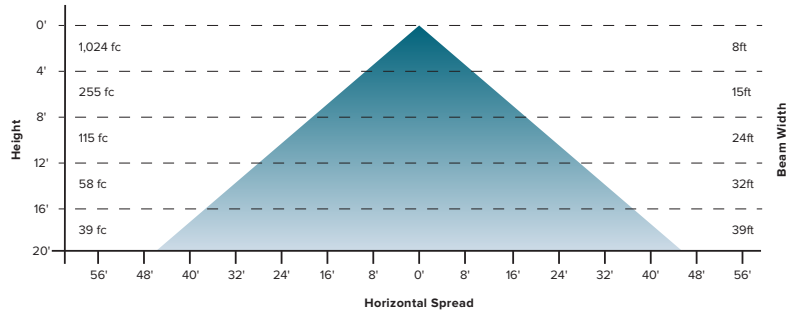

Catalog #: _____

Notes: _____

Product Specifications:

Power: 20–120 Watts
 Lumen Output: Up to 16,800 Lumens
 Efficacy (lm/W): Up to 140 Lumens per Watt
 Kelvin: 3000K, 4000K, 5000K
 CRI: >70
 Power Frequency: 50/60Hz
 Power Factor: >0.9
 Operating Temperature: -40°F–140°F (-40°C–60°C)
 Input Voltage: MV 120–277 VAC, HV 200–480 VAC, DC12–48V
 Life Span: >150,000 Hours
 Warranty: 7 Year Warranty with 10 Year Option
 Product Weight:
 26.45 lbs — Small
 40.79 lbs — Large

Ordering Guide:

ESL	TYPE	SIZE	WATTAGE	HAZARD LEVEL	KELVIN	INPUT VOLTAGE	BEAM ANGLE	OPTIONS
ESL	HZLHB	(sz)	(yy)W	1	(xx)	(zz)	(bb)	
	(HZLHB) Hazardous Linear High Bay	(S) Small (L) Large	20W 40W 60W 80W 100W 120W	(1) Class 1 Division 1	(30) 3000K (40) 4000K (50) 5000K	(Blank) MV 120–277 VAC (HV) 200–480 VAC (DC12) DC12–48V	(60D) (90D) (120D) Default	

Lighting Distribution:

40 Degree

90 Degree

60 Degree

120 Degree

Lumen Ambient Temperature (LAT) Multipliers:

AMBIENT		LUMEN MULTIPLIER
0 °C	32 °F	1.02
10 °C	50 °F	1.01
20 °C	68 °F	1.00
25 °C	77 °F	1.00
30 °C	86 °F	1.00
40 °C	104 °F	0.99
50 °C	122 °F	0.96