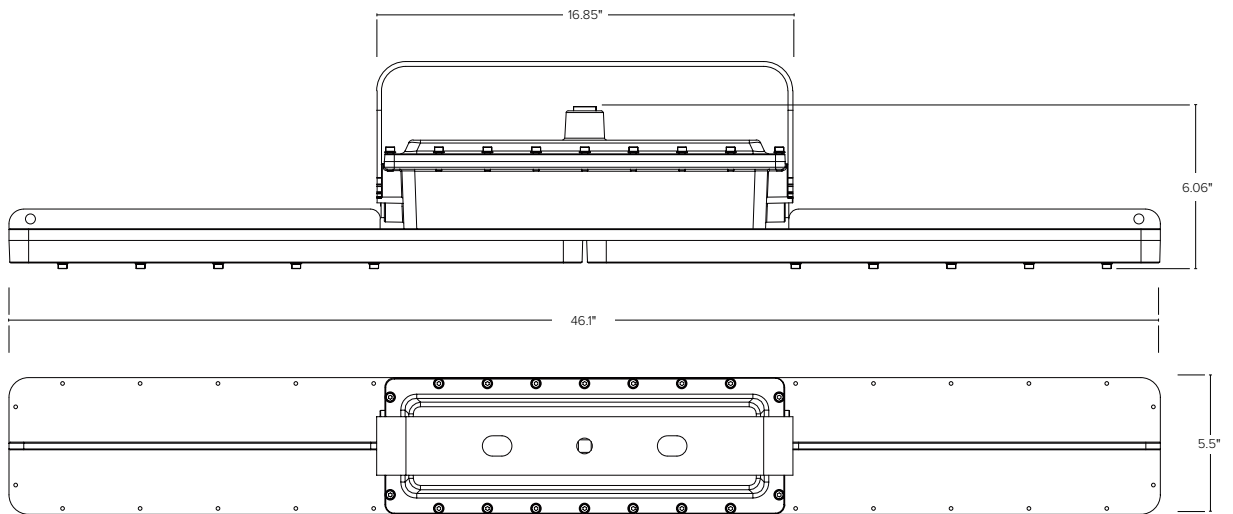

Lighting Distribution:

40 Degree

90 Degree

60 Degree

120 Degree

Lumen Ambient Temperature (LAT) Multipliers:

AMBIENT		LUMEN MULTIPLIER
0 °C	32 °F	1.02
10 °C	50 °F	1.01
20 °C	68 °F	1.00
25 °C	77 °F	1.00
30 °C	86 °F	1.00
40 °C	104 °F	0.99
50 °C	122 °F	0.96

Fixture Dimensions:

Small

Large

Mounting Diagrams:

Ceiling Mounting

Pole Pendant Mounting