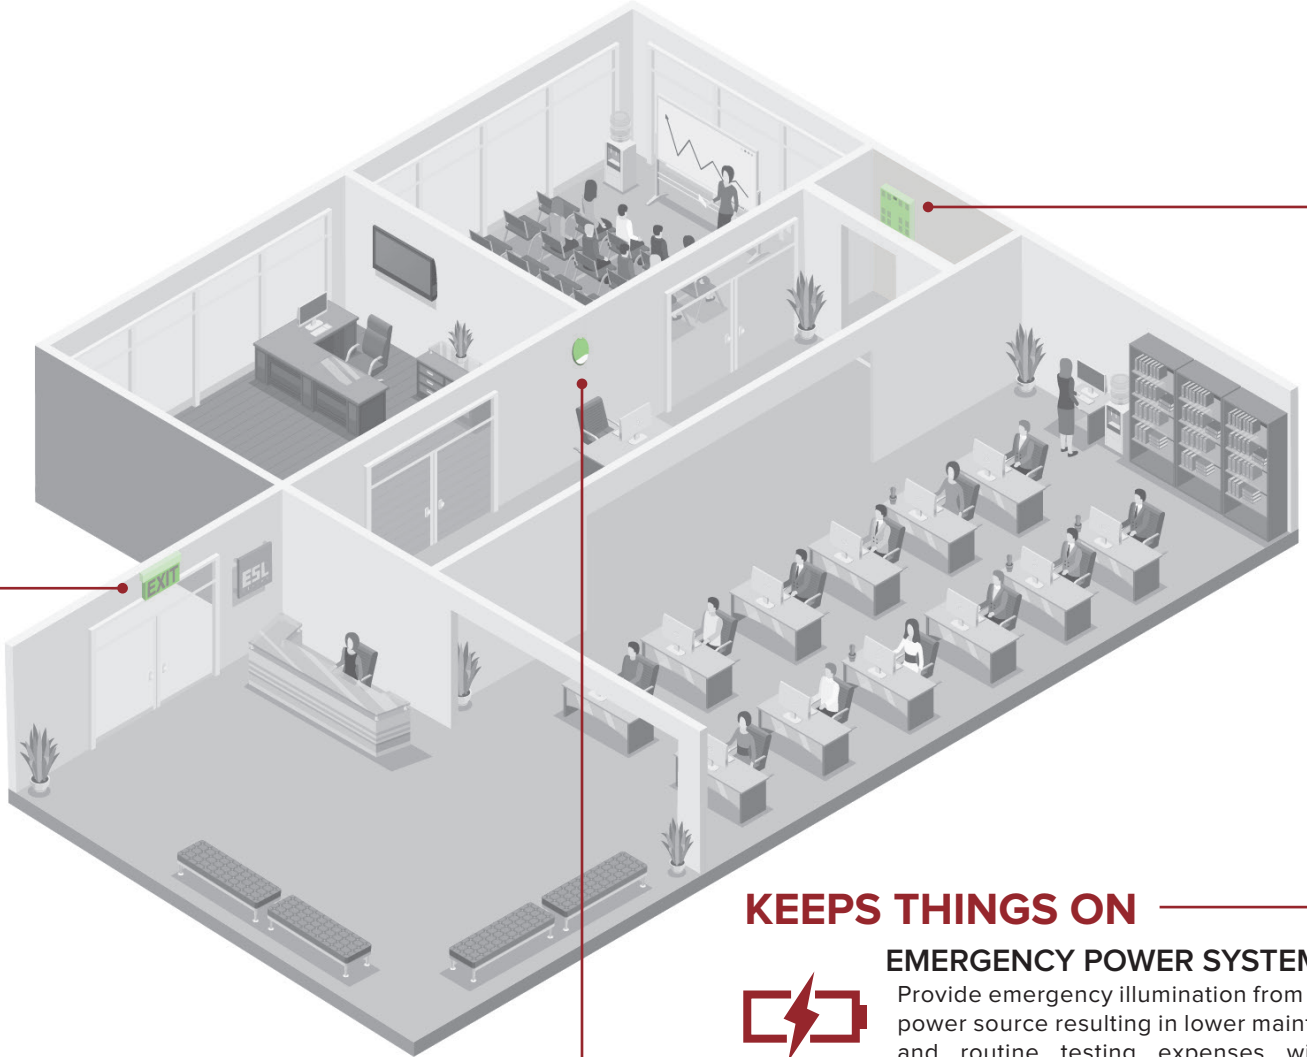

LIFE SAFETY FIXTURES

GRAB WHAT YOU NEED, ALL IN ONE PLACE

ESL Vision's Life Safety Series includes many fixtures to help you complete even the biggest of projects. All our fixtures are compliant with local and state codes and come in a variety of colors and finishes to compliment any aesthetic.

EXIT SIGNS

- Wet and Damp Location Options
- Low Energy Consumption
- Easy Install

EMERGENCY FIXTURES

- Wet or Damp Location Options
- OSHA Standards
- Ceiling or Wall Mount Options

INVERTERS

- LED Chicago Approved
- Steel Emergency Unit
- Damp Location Options

SHOWS THE WAY

EMERGENCY SIGNS

These fixtures are easy to install and easy to test. ESL Vision offers a variety of LED and housing colors for any aesthetic.

KEEPS THINGS ON

EMERGENCY POWER SYSTEMS

Provide emergency illumination from a single power source resulting in lower maintenance and routine testing expenses with ESL Vision's range of emergency inverters.

KEEPS THINGS BRIGHT

EMERGENCY FIXTURES

Built-in battery backups ensure that these emergency fixtures will keep any area safe in the event of a power outage.