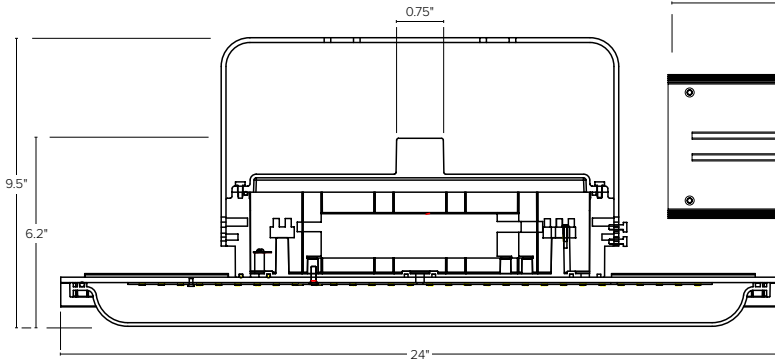

### FIELD INSTALLED ACCESSORIES

ESL-HZLHB-EMG Emergency Back Up Unit for Hazardous Linear High Bay Series

**Catalog Data:**

ITEM#	WATTAGE	KELVIN (xx)	LUMENS	EFFICACY lm/W	INPUT VOLTAGE	DIMENSIONS (LxWxH)
ESL-HZLHB-S20W-2xx-zz-bb	20W	(30) 3000K (40) 4000K (50) 5000K	2,800	140	(Blank) MV 100–277VAC (DC12) DC12–48V	24"x4.7"x9.5"
ESL-HZLHB-S40W-2xx-zz-bb	40W		5,600	140		
ESL-HZLHB-L60W-2xx-zz-bb	60W		8,400	140	(Blank) MV 100–277VAC (HV) 200–480VAC (DC12) DC12–48V	47"x4.7"x9.5"
ESL-HZLHB-L80W-2xx-zz-bb	80W		11,200	140		

**Lighting Distribution:**

**40 Degree**

**90 Degree**

**60 Degree**

**120 Degree**

**Lumen Ambient Temperature (LAT) Multipliers:**

AMBIENT		LUMEN MULTIPLIER
0 °C	32 °F	1.02
10 °C	50 °F	1.01
20 °C	68 °F	1.00
25 °C	77 °F	1.00
30 °C	86 °F	1.00
40 °C	104 °F	0.99
50 °C	122 °F	0.96

**Fixture Dimensions:**

**Small**

**Large**

**Mounting Diagrams:**

**Ceiling Mounting**

**Pole Pendant Mounting**